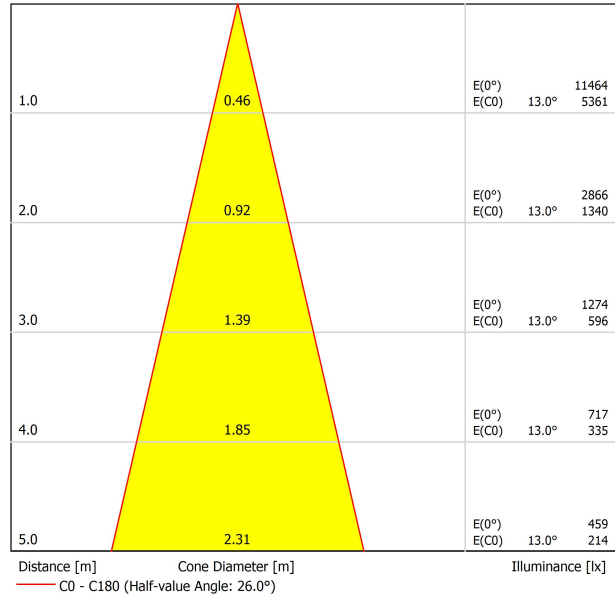

Type	LED
Gross luminous flux	2950 lm
Colour temperature	3000 K
Chromatic stability	MacAdam Step 2
Colour Rendering Index	CRI > 90
Power	24,5 W
Current	700 mA
Efficacy	120 lm/W
LED lifespan	L90B10 > 55.000h

LIGHTING FIXTURE | PHOTOMETRIC DATA

Lighting efficiency	93%
Light beam angle	26°

LIGHTING FIXTURE | ELECTRICAL DATA

Driver	Included
Power values of the system	25,79 W
Voltage	48Vdc
Dimming	No Dim
Electrical insulation class	II

OTHER DATA

Sealing	IP20
Wireless control	Please Consult
Swivel angle	310°
Rotation angle	360°
Track type	Track 48V
Weight	555 g
Packaged weight	660 g
Packaging dimensions	218 x 195 x 62 mm
Units per package	1
Materials	Aluminium / Polycarbonate

POLAR DIAGRAM

CONICAL DIAGRAM

Vivid Model Colour Temperature	2700K	3000K	3500K	4000K	Light Pink
📖 Reading			•	•	
🥬 Fruits & Vegetables		•	•		
🍞 Bakery	•				
👤 Retail		•	•		
💄 Cosmetics			•	•	
🥩 Meat					•
🐟 Fish				•	
🐠 Seafood				•	•