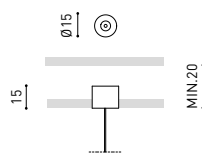

WIRE TRIMLESS ACCESSORIES

FEED
MAINS TRIMLESS*
A023-00-01- | W | N | NO DIM
MAINS THICK TRIMLESS*
A023-00-02- | W | N | DIM

FASTENING
STEEL CABLE TRIMLESS*
A023-00-05- | W | N |

* AS MANY PIECES AS NEEDED ACCORDING TO YOUR PRODUCT