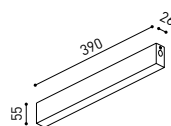

SURFACE 48V

TRACK 48V Power Supply Case
A338-00-29- | NT | WT | 150 W
220 V - 240 V - INCL *To be installed aside 48V Surface Tracks