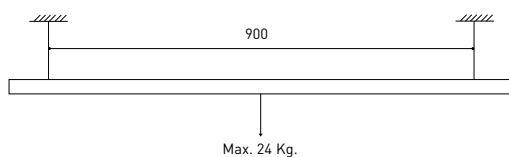

TRACK 48V SURFACE

TRACK 48V SURFACE 1m	A338-11-00- NT WT
TRACK 48V SURFACE 2m	A338-12-00- NT WT
TRACK 48V SURFACE 3m	A338-13-00- NT WT
TRACK 48V SURFACE Corner 90° One Plane	A338-14-00- NT WT

TRACK 48V TRIMLESS Corner 90° One Plane

*Electrical connection not included

TRACK 48V TRIMLESS Corner 90° Two Planes

*Electrical connection not included

TRACK 48V SURFACE Corner 90° One Plane

Electrical connection not included
Straight joiner included

DROP VOLTAGE TABLE

POWER [W]	CABLE SECTION [mm ²]	CABLE LENGTH (m)			
		5	10	20	30
100	0,75	50	50	X	X
	1,5	50	50	40	25
150	0,75	40	15	X	X
	1,5	50	40	20	X

	P	V	D	
CONSTANT VOLTAGE LED POWER SUPPLY	0434-01-61* N	100W	48V	298 x 16 x 19 mm
	0434-01-62	150W	48V	350 x 30 x 18 mm