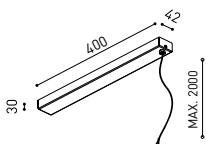

SUSPENSION 48V

Wired Power Supply Case 48V
A338-00-25- | NT | WT | 150 W NO DIM
A338-00-26- | NT | WT | 150 W DIM
220 V - 240 V - INCL

Suspension Kit 48V (2 units)
A338-00-15- | WT | NT |