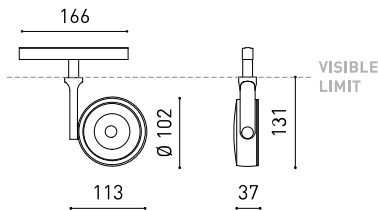

DIMENSIONS

ACCESSORIES

HIGH CHROMATIC LED

TRACK 48V OPTIONS

AWARDS

PRODUCT

Name	SIX L 48V 26° 2700K NTW
Reference	A3290130NTW
Color	Textured black - White track
RAL	9005
Category	TRACKLIGHTS

LIGHT SOURCE

LIGHTING FIXTURE | PHOTOMETRIC DATA

Lighting efficiency	93%
Light beam angle	26°

LIGHTING FIXTURE | ELECTRICAL DATA

Driver	Included
Power values of the system	25,79 W
Voltage	48Vdc
Dimming	No Dim
Electrical insulation class	II

OTHER DATA

Sealing	IP20
Wireless control	Please Consult
Swivel angle	310°
Rotation angle	360°
Track type	Track 48V
Weight	555 g
Packaged weight	660 g
Packaging dimensions	218 x 195 x 62 mm
Units per package	1
Materials	Aluminium / Polycarbonate