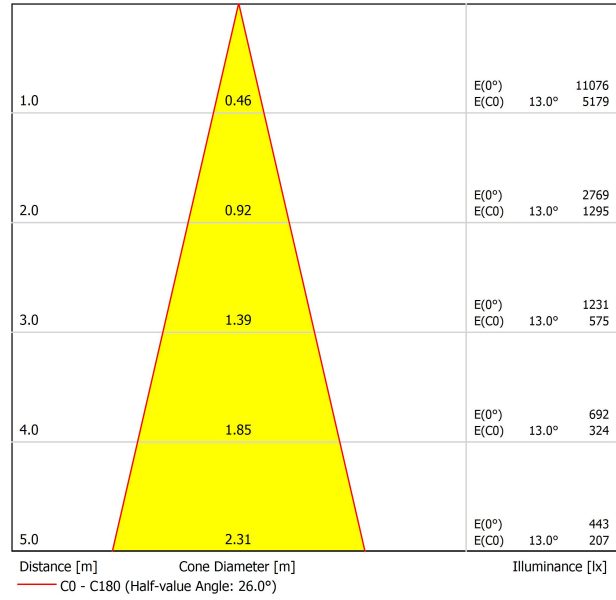

Type	LED
Gross luminous flux	2850 lm
Colour temperature	2700 K
Chromatic stability	MacAdam Step 2
Colour Rendering Index	CRI > 90
Power	24,5 W
Current	700 mA
Efficacy	116 lm/W
LED lifespan	L90B10 > 55.000h

LIGHTING FIXTURE | PHOTOMETRIC DATA

Lighting efficiency	93%
Light beam angle	26°

LIGHTING FIXTURE | ELECTRICAL DATA

Driver	Included
Power values of the system	25,79 W
Voltage	48Vdc
Dimming	No Dim
Electrical insulation class	II

OTHER DATA

Sealing	IP20
Wireless control	Please Consult
Swivel angle	310°
Rotation angle	360°
Track type	Track 48V
Weight	555 g
Packaged weight	660 g
Packaging dimensions	218 x 195 x 62 mm
Units per package	1
Materials	Aluminium / Polycarbonate

POLAR DIAGRAM

CONICAL DIAGRAM

Vivid Model Colour Temperature	2700K	3000K	3500K	4000K	Light Pink
📖 Reading			•	•	
🥬 Fruits & Vegetables		•	•		
🍞 Bakery	•				
👤 Retail		•	•		
💄 Cosmetics			•	•	
🥩 Meat					•
🐟 Fish				•	
🐠 Seafood				•	•