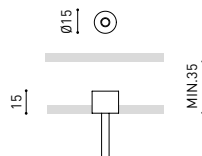

WIRE TRIMLESS ACCESSORIES

FEED
MAINS TRIMLESS*
A023-00-01- | W | N | NO DIM
MAINS THICK TRIMLESS*
A023-00-02- | W | N | DIM