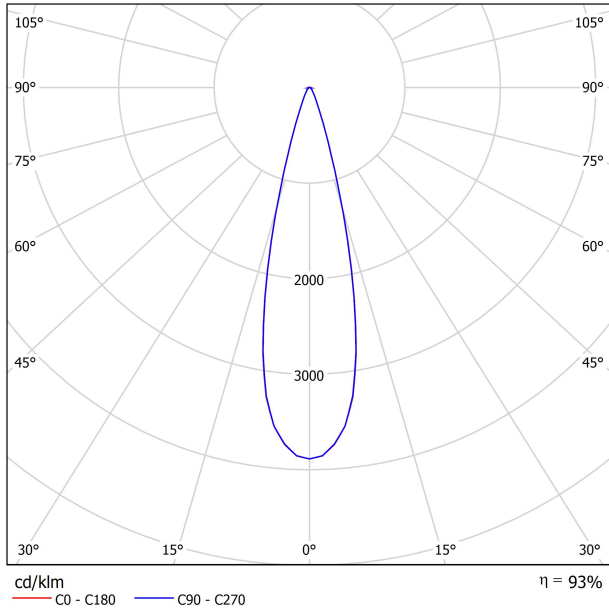

POLAR DIAGRAM