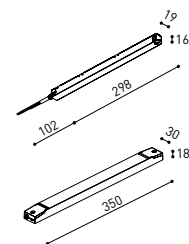

COLOUR | N ■ RAL 9005 | NT ■ RAL 9005 | WT □ RAL 9016 |