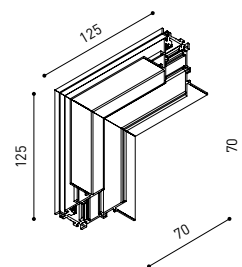

PLASTERBOARD CEILING, MANDATORY THICKNESS 12,5mm.
RECOMMENDED FOR INSTALLATIONS WHERE THE PROFILE CAN BE
INSTALLED BEFORE THE FALSE PLASTERBOARD CEILING.

TRIMLESS INSTALLATION GUIDE

<https://youtu.be/tgGsQdaYe-w>

TRACK 48V SURFACE

TRACK 48V SURFACE 1m	A338-11-00- NT WT
TRACK 48V SURFACE 2m	A338-12-00- NT WT
TRACK 48V SURFACE 3m	A338-13-00- NT WT
TRACK 48V SURFACE Corner 90° One Plane	A338-14-00- NT WT

TRACK 48V TRIMLESS Corner 90° One Plane

*Electrical connection not included

TRACK 48V TRIMLESS Corner 90° Two Planes

*Electrical connection not included

TRACK 48V SURFACE Corner 90° One Plane

Electrical connection not included
Straight joiner included