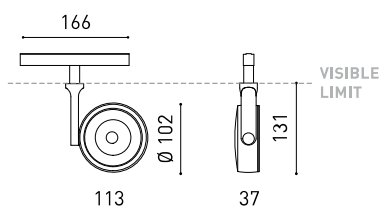

DIMENSIONS

ACCESSORIES

HIGH CHROMATIC LED

TRACK 48V OPTIONS

AWARDS

PRODUCT

Name	SIX L 48V 34° 4000K NT
Reference	A3290122NT
Color	Textured black
RAL	9005
Category	TRACKLIGHTS

LIGHT SOURCE

Type	LED
Gross luminous flux	3000 lm
Colour temperature	4000 K
Chromatic stability	MacAdam Step 2
Colour Rendering Index	CRI > 90
Power	24,5 W
Current	700 mA
Efficacy	122 lm/W
LED lifespan	L90B10 > 55.000h

LIGHTING FIXTURE | PHOTOMETRIC DATA

Lighting efficiency	90%
Light beam angle	34°

LIGHTING FIXTURE | ELECTRICAL DATA

Driver	Included
Power values of the system	25,79 W
Voltage	48Vdc
Dimming	No Dim
Electrical insulation class	II

OTHER DATA

Sealing	IP20
Wireless control	Please Consult
Swivel angle	310°
Rotation angle	360°
Track type	Track 48V
Weight	555 g
Packaged weight	660 g
Packaging dimensions	218 x 195 x 62 mm
Units per package	1
Materials	Aluminium / Polycarbonate

Six 48V is a family of spotlights for low voltage tracklight applications that stands out for its lightness and elegance. Available in L, M, S, XS and XS Double, its body; disk looking, rounded shaped, encloses an innovative combination of reflector and lens. The combined action of both, allows Six to direct light rays with the maximum uniformity in a very small distance that, at the same time, has made possible its differential design-reduced and minimalist-. In addition, Six can be freely articulated due to its airy arm which allows the spotlight to be orientated in any direction.