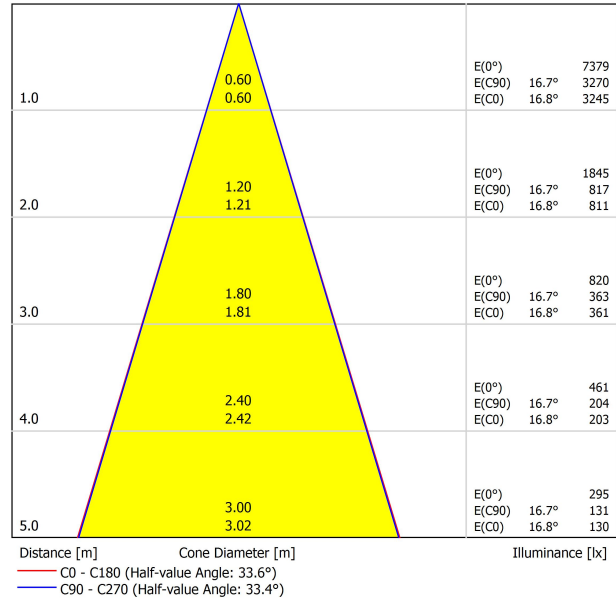

Type	LED
Gross luminous flux	3000 lm
Colour temperature	4000 K
Chromatic stability	MacAdam Step 2
Colour Rendering Index	CRI > 90
Power	24,5 W
Current	700 mA
Efficacy	122 lm/W
LED lifespan	L90B10 > 55.000h

LIGHTING FIXTURE | PHOTOMETRIC DATA

Lighting efficiency	90%
Light beam angle	34°

LIGHTING FIXTURE | ELECTRICAL DATA

Driver	Included
Power values of the system	25,79 W
Voltage	48Vdc
Dimming	No Dim
Electrical insulation class	II

OTHER DATA

Sealing	IP20
Wireless control	Please Consult
Swivel angle	310°
Rotation angle	360°
Track type	Track 48V
Weight	555 g
Packaged weight	660 g
Packaging dimensions	218 x 195 x 62 mm
Units per package	1
Materials	Aluminium / Polycarbonate

POLAR DIAGRAM

CONICAL DIAGRAM

Vivid Model Colour Temperature	2700K	3000K	3500K	4000K	Light Pink
📖 Reading			•	•	
🥬 Fruits & Vegetables		•	•		
🍩 Bakery	•				
👤 Retail		•	•		
💄 Cosmetics			•	•	
🥩 Meat					•
🐟 Fish				•	
🐠 Seafood				•	•