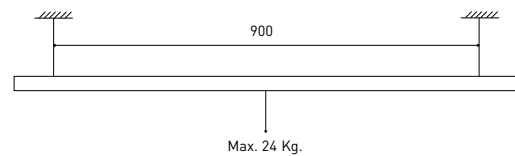

Electrical connection not included
Straight joiner included

| | P | V | D | |
|-----------------------------------|------------------|------|-----|------------------|
| CONSTANT VOLTAGE LED POWER SUPPLY | 0434-01-61 * N | 100W | 48V | 298 x 16 x 19 mm |
| | 0434-01-62 | 150W | 48V | 350 x 30 x 18 mm |

220 V ~
240

*To be installed inside the track.

DROP VOLTAGE TABLE

| POWER (W) | CABLE SECTION (mm ²) | CABLE LENGTH (m) | | | |
|-----------|----------------------------------|------------------|----|----|----|
| | | 5 | 10 | 20 | 30 |
| 100 | 0,75 | 50 | 50 | X | X |
| | 1,5 | 50 | 50 | 40 | 25 |
| 150 | 0,75 | 40 | 15 | X | X |
| | 1,5 | 50 | 40 | 20 | X |