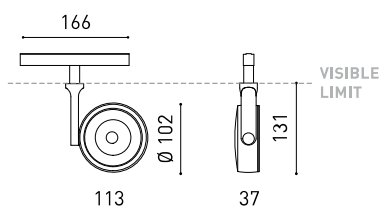

DIMENSIONS

ACCESSORIES

HIGH CHROMATIC LED

TRACK 48V OPTIONS

AWARDS

Name	SIX L 48V 34° 3000K NTW
Reference	A3290121NTW
Color	Textured black - White track
RAL	9005
Category	TRACKLIGHTS

Type	LED
Gross luminous flux	2950 lm
Colour temperature	3000 K
Chromatic stability	MacAdam Step 2
Colour Rendering Index	CRI > 90
Power	24,5 W
Current	700 mA
Efficacy	120 lm/W
LED lifespan	L90B10 > 55.000h

LIGHT SOURCE

LIGHTING FIXTURE | PHOTOMETRIC DATA

Lighting efficiency	90%
Light beam angle	34°

LIGHTING FIXTURE | ELECTRICAL DATA

Driver	Included
Power values of the system	25,79 W
Voltage	48Vdc
Dimming	No Dim
Electrical insulation class	II

OTHER DATA

Sealing	IP20
Wireless control	Please Consult
Swivel angle	310°
Rotation angle	360°
Track type	Track 48V
Weight	555 g
Packaged weight	660 g
Packaging dimensions	218 x 195 x 62 mm
Units per package	1
Materials	Aluminium / Polycarbonate

DROP VOLTAGE TABLE

POWER [W]	CABLE SECTION [mm ²]	CABLE LENGTH (m)			
		5	10	20	30
100	0,75	50	50	X	X
	1,5	50	50	40	25
150	0,75	40	15	X	X
	1,5	50	40	20	X

	P	V	D	
CONSTANT VOLTAGE LED POWER SUPPLY	0434-01-61* N	100W	48V	298 x 16 x 19 mm
	0434-01-62	150W	48V	350 x 30 x 18 mm