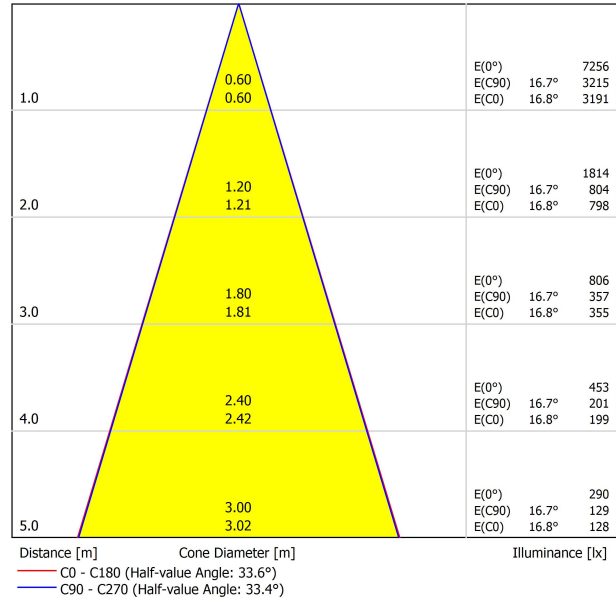

DIMENSIONS

ACCESSORIES

HIGH CHROMATIC LED

TRACK 48V OPTIONS

AWARDS

Name	SIX L 48V 34° 3000K NTW
Reference	A3290121NTW
Color	Textured black - White track
RAL	9005
Category	TRACKLIGHTS

Type	LED
Gross luminous flux	2950 lm
Colour temperature	3000 K
Chromatic stability	MacAdam Step 2
Colour Rendering Index	CRI > 90
Power	24,5 W
Current	700 mA
Efficacy	120 lm/W
LED lifespan	L90B10 > 55.000h

LIGHT SOURCE

LIGHTING FIXTURE | PHOTOMETRIC DATA

Lighting efficiency	90%
Light beam angle	34°

LIGHTING FIXTURE | ELECTRICAL DATA

Driver	Included
Power values of the system	25,79 W
Voltage	48Vdc
Dimming	No Dim
Electrical insulation class	II

OTHER DATA

Sealing	IP20
Wireless control	Please Consult
Swivel angle	310°
Rotation angle	360°
Track type	Track 48V
Weight	555 g
Packaged weight	660 g
Packaging dimensions	218 x 195 x 62 mm
Units per package	1
Materials	Aluminium / Polycarbonate

POLAR DIAGRAM

CONICAL DIAGRAM

Vivid Model Colour Temperature	2700K	3000K	3500K	4000K	Light Pink
📖 Reading			•	•	
🥬 Fruits & Vegetables		•	•		
🍞 Bakery	•				
👤 Retail		•	•		
💄 Cosmetics			•	•	
🥩 Meat					•
🐟 Fish				•	
🐠 Seafood				•	•