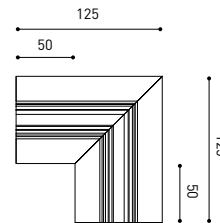

TRACK 48V TRIMLESS Corner 90° One Plane

*Electrical connection not included