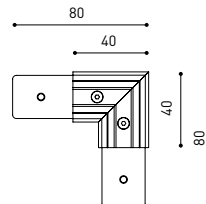

TRACK 48V SURFACE Corner 90° One Plane

Electrical connection not included
Straight joiner included