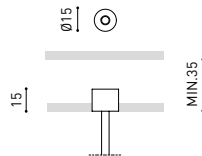

WIRE TRIMLESS ACCESSORIES

FEED

MAINS TRIMLESS*

A023-00-01- | W | N | NO DIM

MAINS THICK TRIMLESS*

A023-00-02- | W | N | DIM

REMOTE INCL Ø20