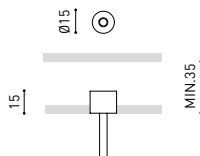

WIRE TRIMLESS ACCESSORIES

FEED

MAINS TRIMLESS*

A023-00-01- | W | N | NO DIM

MAINS THICK TRIMLESS*

A023-00-02- | W | N | DIM

REMOTE INCL Ø20