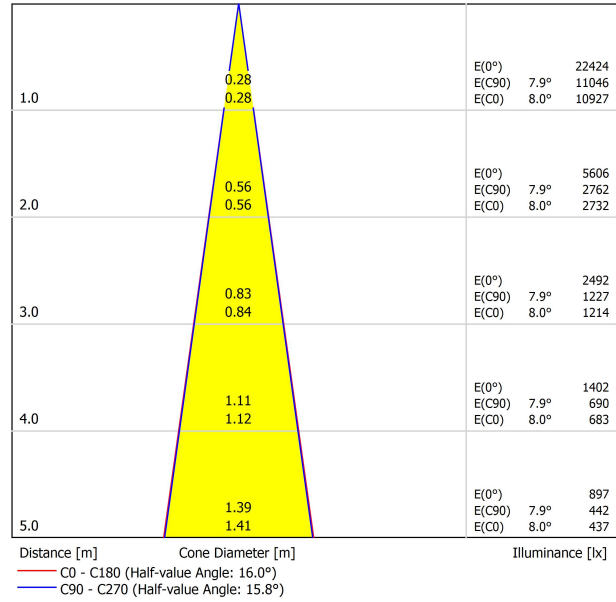

Type	LED
Gross luminous flux	3000 lm
Colour temperature	4000 K
Chromatic stability	MacAdam Step 2
Colour Rendering Index	CRI > 90
Power	24,5 W
Current	700 mA
Efficacy	122 lm/W
LED lifespan	L90B10 > 55.000h

LIGHTING FIXTURE | PHOTOMETRIC DATA

Lighting efficiency	93%
Light beam angle	17°

LIGHTING FIXTURE | ELECTRICAL DATA

Driver	Included
Power values of the system	25,79 W
Voltage	48Vdc
Dimming	No Dim
Electrical insulation class	II

OTHER DATA

Sealing	IP20
Wireless control	Please Consult
Swivel angle	310°
Rotation angle	360°
Track type	Track 48V
Weight	555 g
Packaged weight	660 g
Packaging dimensions	218 x 195 x 62 mm
Units per package	1
Materials	Aluminium / Polycarbonate

POLAR DIAGRAM

CONICAL DIAGRAM

Vivid Model Colour Temperature	2700K	3000K	3500K	4000K	Light Pink
📖 Reading			•	•	
🥬 Fruits & Vegetables		•	•		
🍞 Bakery	•				
👤 Retail		•	•		
💄 Cosmetics			•	•	
🥩 Meat					•
🐟 Fish				•	
🐠 Seafood				•	•