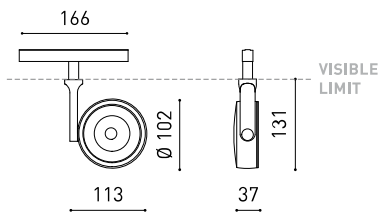

DIMENSIONS

ACCESSORIES

HIGH CHROMATIC LED

TRACK 48V OPTIONS

AWARDS

PRODUCT

Name	SIX L 48V 17° 4000K WT
Reference	A3290112WT
Color	Textured white
RAL	9016
Category	TRACKLIGHTS

LIGHT SOURCE

Type	LED
Gross luminous flux	3000 lm
Colour temperature	4000 K
Chromatic stability	MacAdam Step 2
Colour Rendering Index	CRI > 90
Power	24,5 W
Current	700 mA
Efficacy	122 lm/W
LED lifespan	L90B10 > 55.000h

LIGHTING FIXTURE | PHOTOMETRIC DATA

Lighting efficiency	93%
Light beam angle	17°

LIGHTING FIXTURE | ELECTRICAL DATA

Driver	Included
Power values of the system	25,79 W
Voltage	48Vdc
Dimming	No Dim
Electrical insulation class	II

OTHER DATA

Sealing	IP20
Wireless control	Please Consult
Swivel angle	310°
Rotation angle	360°
Track type	Track 48V
Weight	555 g
Packaged weight	660 g
Packaging dimensions	218 x 195 x 62 mm
Units per package	1
Materials	Aluminium / Polycarbonate

Six 48V is a family of spotlights for low voltage tracklight applications that stands out for its lightness and elegance. Available in L, M, S, XS and XS Double, its body; disk looking, rounded shaped, encloses an innovative combination of reflector and lens. The combined action of both, allows Six to direct light rays with the maximum uniformity in a very small distance that, at the same time, has made possible its differential design-reduced and minimalist-. In addition, Six can be freely articulated due to its airy arm which allows the spotlight to be orientated in any direction.