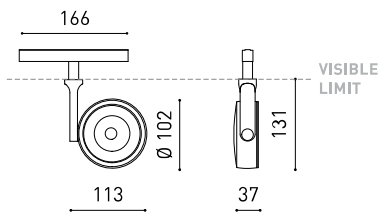

DIMENSIONS

ACCESSORIES

HIGH CHROMATIC LED

TRACK 48V OPTIONS

AWARDS

PRODUCT

Name	SIX L 48V 17° 3000K NTW
Reference	A3290111NTW
Color	Textured black - White track
RAL	9005
Category	TRACKLIGHTS

LIGHT SOURCE

Type	LED
Gross luminous flux	2950 lm
Colour temperature	3000 K
Chromatic stability	MacAdam Step 2
Colour Rendering Index	CRI > 90
Power	24,5 W
Current	700 mA
Efficacy	120 lm/W
LED lifespan	L90B10 > 55.000h

LIGHTING FIXTURE | PHOTOMETRIC DATA

Lighting efficiency	93%
Light beam angle	17°

LIGHTING FIXTURE | ELECTRICAL DATA

Driver	Included
Power values of the system	25,79 W
Voltage	48Vdc
Dimming	No Dim
Electrical insulation class	II

OTHER DATA

Sealing	IP20
Wireless control	Please Consult
Swivel angle	310°
Rotation angle	360°
Track type	Track 48V
Weight	555 g
Packaged weight	660 g
Packaging dimensions	218 x 195 x 62 mm
Units per package	1
Materials	Aluminium / Polycarbonate

Six 48V is a family of spotlights for low voltage tracklight applications that stands out for its lightness and elegance. Available in L, M, S, XS and XS Double, its body; disk looking, rounded shaped, encloses an innovative combination of reflector and lens. The combined action of both, allows Six to direct light rays with the maximum uniformity in a very small distance that, at the same time, has made possible its differential design-reduced and minimalist-. In addition, Six can be freely articulated due to its airy arm which allows the spotlight to be orientated in any direction.