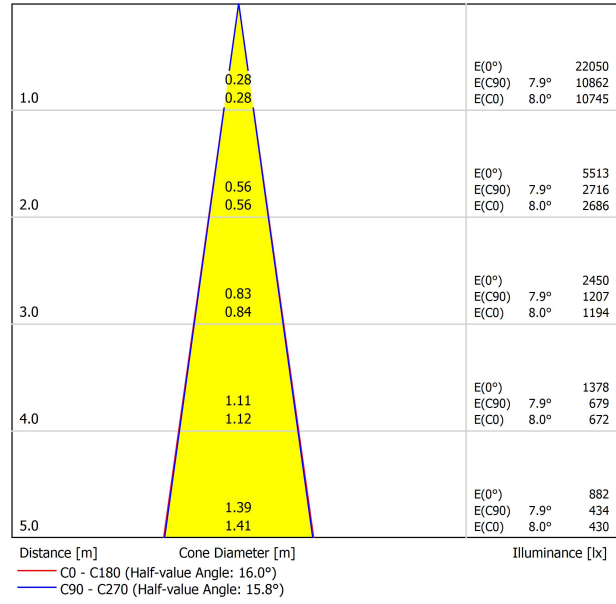

Type	LED
Gross luminous flux	2950 lm
Colour temperature	3000 K
Chromatic stability	MacAdam Step 2
Colour Rendering Index	CRI > 90
Power	24,5 W
Current	700 mA
Efficacy	120 lm/W
LED lifespan	L90B10 > 55.000h

LIGHTING FIXTURE | PHOTOMETRIC DATA

Lighting efficiency	93%
Light beam angle	17°

LIGHTING FIXTURE | ELECTRICAL DATA

Driver	Included
Power values of the system	25,79 W
Voltage	48Vdc
Dimming	No Dim
Electrical insulation class	II

OTHER DATA

Sealing	IP20
Wireless control	Please Consult
Swivel angle	310°
Rotation angle	360°
Track type	Track 48V
Weight	555 g
Packaged weight	660 g
Packaging dimensions	218 x 195 x 62 mm
Units per package	1
Materials	Aluminium / Polycarbonate

POLAR DIAGRAM

CONICAL DIAGRAM

Vivid Model Colour Temperature	2700K	3000K	3500K	4000K	Light Pink
📖 Reading			•	•	
🥬 Fruits & Vegetables		•	•		
🍞 Bakery	•				
👤 Retail		•	•		
💄 Cosmetics			•	•	
🥩 Meat					•
🐟 Fish				•	
🐠 Seafood				•	•