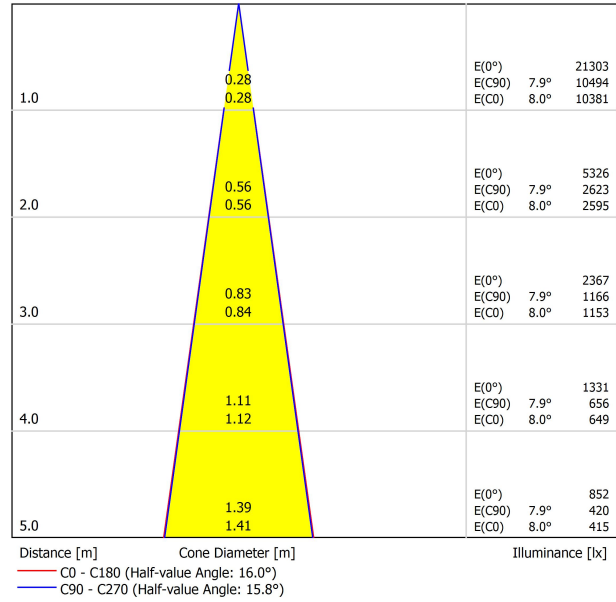

DIMENSIONS

ACCESSORIES

HIGH CHROMATIC LED

TRACK 48V OPTIONS

AWARDS

Name	SIX L 48V 17° 2700K WTW
Reference	A3290110WTW
Color	Textured white - White track
RAL	9016
Category	TRACKLIGHTS

Type	LED
Gross luminous flux	2850 lm
Colour temperature	2700 K
Chromatic stability	MacAdam Step 2
Colour Rendering Index	CRI > 90
Power	24,5 W
Current	700 mA
Efficacy	116 lm/W
LED lifespan	L90B10 > 55.000h

LIGHT SOURCE

LIGHTING FIXTURE | PHOTOMETRIC DATA

Lighting efficiency	93%
Light beam angle	17°

LIGHTING FIXTURE | ELECTRICAL DATA

Driver	Included
Power values of the system	25,79 W
Voltage	48Vdc
Dimming	No Dim
Electrical insulation class	II

OTHER DATA

Sealing	IP20
Wireless control	Please Consult
Swivel angle	310°
Rotation angle	360°
Track type	Track 48V
Weight	555 g
Packaged weight	660 g
Packaging dimensions	218 x 195 x 62 mm
Units per package	1
Materials	Aluminium / Polycarbonate

POLAR DIAGRAM

CONICAL DIAGRAM

Vivid Model Colour Temperature	2700K	3000K	3500K	4000K	Light Pink
📖 Reading			•	•	
🥬 Fruits & Vegetables		•	•		
🍞 Bakery	•				
👤 Retail		•	•		
💄 Cosmetics			•	•	
🥩 Meat					•
🐟 Fish				•	
🐠 Seafood				•	•