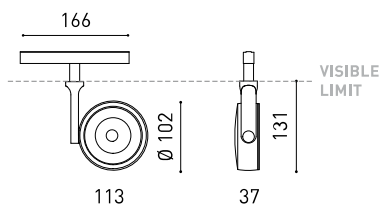

DIMENSIONS

ACCESSORIES

HIGH CHROMATIC LED

TRACK 48V OPTIONS

AWARDS

Name	SIX L 48V 17° 2700K WTW
Reference	A3290110WTW
Color	Textured white - White track
RAL	9016
Category	TRACKLIGHTS

Type	LED
Gross luminous flux	2850 lm
Colour temperature	2700 K
Chromatic stability	MacAdam Step 2
Colour Rendering Index	CRI > 90
Power	24,5 W
Current	700 mA
Efficacy	116 lm/W
LED lifespan	L90B10 > 55.000h

LIGHT SOURCE

LIGHTING FIXTURE | PHOTOMETRIC DATA

Lighting efficiency	93%
Light beam angle	17°

LIGHTING FIXTURE | ELECTRICAL DATA

Driver	Included
Power values of the system	25,79 W
Voltage	48Vdc
Dimming	No Dim
Electrical insulation class	II

OTHER DATA

Sealing	IP20
Wireless control	Please Consult
Swivel angle	310°
Rotation angle	360°
Track type	Track 48V
Weight	555 g
Packaged weight	660 g
Packaging dimensions	218 x 195 x 62 mm
Units per package	1
Materials	Aluminium / Polycarbonate

DROP VOLTAGE TABLE

POWER [W]	CABLE SECTION [mm ²]	CABLE LENGTH (m)			
		5	10	20	30
100	0,75	50	50	X	X
	1,5	50	50	40	25
150	0,75	40	15	X	X
	1,5	50	40	20	X

	P	V	D	
CONSTANT VOLTAGE LED POWER SUPPLY	0434-01-61* N	100W	48V	298 x 16 x 19 mm
	0434-01-62	150W	48V	350 x 30 x 18 mm