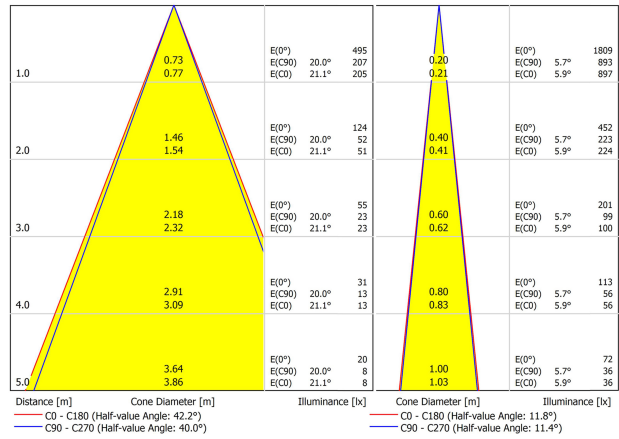

LIGHTING FIXTURE | PHOTOMETRIC DATA

Lighting efficiency	20-40%
Light beam angle	10°-41°

LIGHTING FIXTURE | ELECTRICAL DATA

Driver	Included
Power values of the system	6,84 W
Voltage	48Vdc
Dimming	DALI
Electrical insulation class	II

OTHER DATA

Sealing	IP20
Wireless control	Please Consult
Swivel angle	180°
Rotation angle	360°
Track type	Track 48V
Weight	242 g
Packaged weight	325 g
Packaging dimensions	199 x 162 x 63 mm
Units per package	1
Materials	Aluminium / Optical Polymethyl Methacrylate

POLAR DIAGRAM

cd/klm  
 — C0 - C180 — C90 - C270

CONICAL DIAGRAM

Vivid Model Colour Temperature	2700K	3000K	3500K	4000K	Light Pink
📖 Reading			•	•	
🥬 Fruits & Vegetables		•	•		
🍩 Bakery	•				
👤 Retail		•	•		
💄 Cosmetics			•	•	
🥩 Meat					•
🐟 Fish				•	
🐠 Seafood				•	•