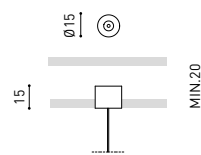

MAINS TRIMLESS