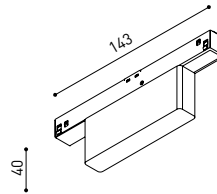

L-JOINT Connector 48V
A338-00-12- | W | N |

Wireless Control 48V
0434-01-31- | W | N | Casambi/AAG Stucchi App

Cover Gap 1m 48V
A338-00-30- | N | W |

TRIMLESS 48V

Trimless T-Bracket 48V
A338-00-03

Trimless Clamp for M6 ROD 48V
A338-00-09
*See accessories quantities