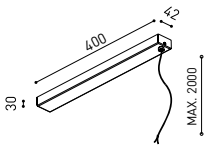

A338-00-11

SURFACE 48V

TRACK 48V Power Supply Case

A338-00-29- | NT | WT | 150 W

220 V - 240 V - INCL

*To be installed aside 48V Surface Tracks

SUSPENSION 48V

Wired Power Supply Case 48V