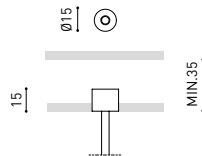

WIRE TRIMLESS ACCESSORIES

FEED

MAINS TRIMLESS*

A023-00-01- | W | N | NO DIM

MAINS THICK TRIMLESS*

A023-00-02- | W | N | DIM