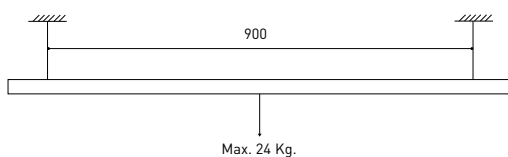

TRACK 48V SURFACE

TRACK 48V SURFACE 1m	A338-11-00- NT WT
TRACK 48V SURFACE 2m	A338-12-00- NT WT
TRACK 48V SURFACE 3m	A338-13-00- NT WT
TRACK 48V SURFACE Corner 90° One Plane	A338-14-00- NT WT

TRACK 48V TRIMLESS Corner 90° One Plane

*Electrical connection not included

TRACK 48V TRIMLESS Corner 90° Two Planes

*Electrical connection not included

TRACK 48V SURFACE Corner 90° One Plane

Electrical connection not included
Straight joiner included

DROP VOLTAGE TABLE

POWER [W]	CABLE SECTION [mm ²]	CABLE LENGTH (m)			
		5	10	20	30
100	0,75	50	50	X	X
	1,5	50	50	40	25
150	0,75	40	15	X	X
	1,5	50	40	20	X

	P	V	D	
CONSTANT VOLTAGE LED POWER SUPPLY	0434-01-61* N	100W	48V	298 x 16 x 19 mm
	0434-01-62	150W	48V	350 x 30 x 18 mm