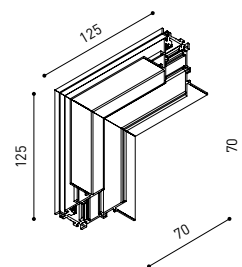

TRACK 48V TRIMLESS Corner 90° Two Planes

*Electrical connection not included