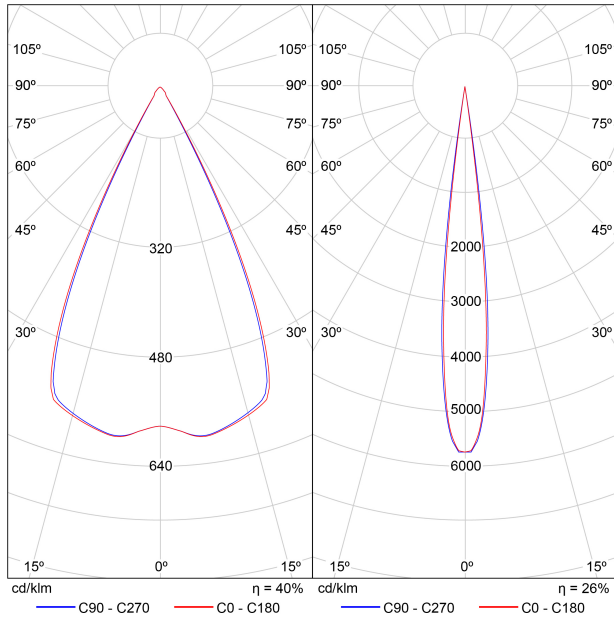

LIGHT SOURCE

Lighting efficiency	26-40%
Light beam angle	12°-51°

LIGHTING FIXTURE | PHOTOMETRIC DATA

Driver	Included
Power values of the system	20,69 W
Voltage	220V/240V
Frecuency	50/60 Hz
Dimming	DALI
Electrical insulation class	<input type="checkbox"/>

LIGHTING FIXTURE | ELECTRICAL DATA

Sealing	IP20
Wireless control	Please Consult
Emergency power supply	Please Consult
Recess measurements	Ø62 mm
Swivel angle	180°
Rotation angle	350°
Weight	728 g
Packaged weight	845 g
Packaging dimensions	225 x 191 x 84 mm
Units per package	1
Materials	Aluminium / Optical Glass

POLAR DIAGRAM

CONICAL DIAGRAM

Distance [m]	Cone Diameter [m]	Beam	E(0°)	E(C90)	E(C0)	Half-value Angle	Illuminance [lx]
1.00	0.95 0.96	C0 - C180	1204	465	461	51.4°	11366
			11366	5660	5707	12.2°	
2.00	1.89 1.93	C0 - C180	301	116	115	51.4°	2841
			2841	1415	1427	12.2°	
3.00	2.84 2.89	C0 - C180	134	52	51	51.4°	1263
			1263	629	634	12.2°	
4.00	3.78 3.85	C0 - C180	75	29	29	51.4°	710
			710	354	357	12.2°	
4.00	4.73 4.81	C90 - C270	48	19	18	50.6°	455
			455	226	228	12.8°	