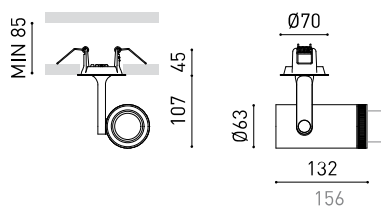

DIMENSIONS

ACCESSORIES

HIGH CHROMATIC LED

AWARDS

Name	PLUS RECESSED DIM DALI 4000K NT
Reference	A3250022NT
Color	Textured black
RAL	9005
Category	CEILING RECESSED

PRODUCT

Type	LED
Gross luminous flux	2030 lm
Colour temperature	4000 K
Chromatic stability	MacAdam Step 2
Colour Rendering Index	CRI > 90
Power	18 W
Current	500 mA
Efficacy	113 lm/W
LED lifespan	L90B10 > 55.000h

LIGHT SOURCE

Lighting efficiency	26-40%
Light beam angle	12°-51°

LIGHTING FIXTURE | PHOTOMETRIC DATA

Driver	Included
Power values of the system	20,69 W
Voltage	220V/240V
Frecuency	50/60 Hz
Dimming	DALI
Electrical insulation class	☐

LIGHTING FIXTURE | ELECTRICAL DATA

Sealing	IP20
Wireless control	Please Consult
Emergency power supply	Please Consult
Recess measurements	Ø62 mm
Swivel angle	180°
Rotation angle	350°
Weight	728 g
Packaged weight	845 g
Packaging dimensions	225 x 191 x 84 mm
Units per package	1
Materials	Aluminium / Optical Glass

OTHER DATA

Plus Recessed is a spotlight that offers the possibility of expanding or concentrating the beam light with just a smooth manual gesture. This characteristic makes Plus the ideal alternative for applications where the precision within the beam of light is essential- like for example: museums, expositions, retail or accent lighting applications.