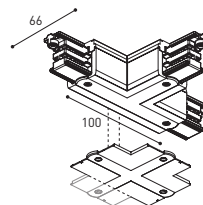

TRACK 3L FLUSH Ceiling Kit

A219-22-06- | B |

TRACK 3L 90° Angle

A282-00-06- | B | N |

A282-00-07- | B | N |

TRACK 3L FLUSH Corner Cover Plate

A282-10-20- | B | N |

Mandatory for installation