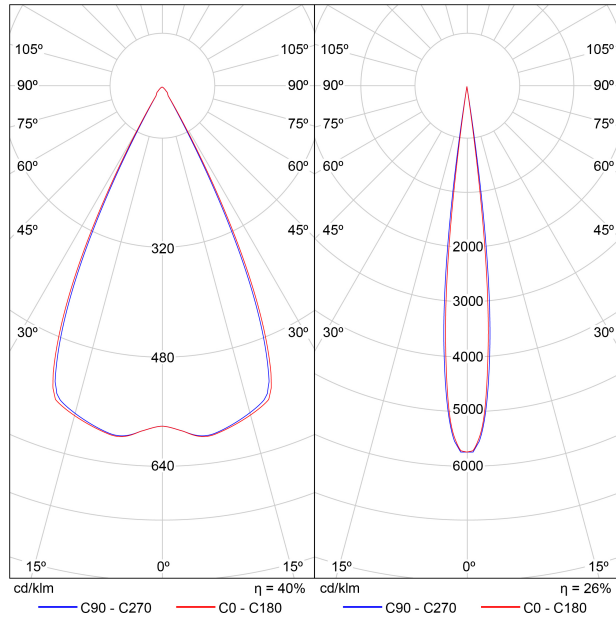

LIGHT SOURCE

Lighting efficiency	26-40%
Light beam angle	12°-51°

LIGHTING FIXTURE | PHOTOMETRIC DATA

Driver	Included
Power values of the system	12,24 W
Voltage	220V/240V
Frecuency	50/60 Hz
Dimming	No Dim
Electrical insulation class	⊕

LIGHTING FIXTURE | ELECTRICAL DATA

Sealing	IP20
Wireless control	Please Consult
Swivel angle	180°
Rotation angle	350°
Track type	Track 3L+N
Weight	628 g
Packaged weight	750 g
Packaging dimensions	225 x 191 x 84 mm
Units per package	1
Materials	Aluminium / Optical Glass

POLAR DIAGRAM

CONICAL DIAGRAM

Distance [m]	Cone Diameter [m]	Beam Type	Half-value Angle	Beam Diameter [m]	Beam Type	Half-value Angle	Beam Diameter [m]	Illuminance [lx]
1.00	0.95 0.96	C0 - C180	51.4°	747	C0 - C180	12.2°	7055	
		C90 - C270	50.6°	288	C90 - C270	12.8°	3513	
		C90 - C270	50.6°	286	C0 - C180	12.2°	3543	
2.00	1.89 1.93	C0 - C180	51.4°	187	C0 - C180	12.2°	1764	
		C90 - C270	50.6°	72	C90 - C270	12.8°	878	
		C90 - C270	50.6°	71	C0 - C180	12.2°	886	
3.00	2.84 2.89	C0 - C180	51.4°	83	C0 - C180	12.2°	784	
		C90 - C270	50.6°	32	C90 - C270	12.8°	390	
		C90 - C270	50.6°	32	C0 - C180	12.2°	394	
4.00	3.78 3.85	C0 - C180	51.4°	47	C0 - C180	12.2°	441	
		C90 - C270	50.6°	18	C90 - C270	12.8°	220	
		C90 - C270	50.6°	18	C0 - C180	12.2°	221	
4.00	4.73 4.81	C0 - C180	51.4°	30	C0 - C180	12.2°	282	
		C90 - C270	50.6°	12	C90 - C270	12.8°	141	
		C90 - C270	50.6°	11	C0 - C180	12.2°	142	