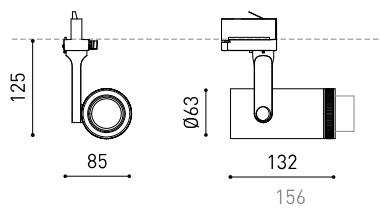

DIMENSIONS

ACCESSORIES

HIGH CHROMATIC LED

TRACK 3L OPTIONS

AWARDS

Name	PLUS 2700K NT
Reference	A3240000NT
Color	Textured black
RAL	9005
Category	TRACKLIGHTS

PRODUCT

Type	LED
Gross luminous flux	1260 lm
Colour temperature	2700 K
Chromatic stability	MacAdam Step 2
Colour Rendering Index	CRI>90
Power	10,4 W
Current	300 mA
Efficacy	121 lm/W
LED lifespan	L80B10 >60.000h

LIGHT SOURCE

Lighting efficiency	26-40%
Light beam angle	12°-51°

LIGHTING FIXTURE | PHOTOMETRIC DATA

Driver	Included
Power values of the system	12,24 W
Voltage	220V/240V
Frecuency	50/60 Hz
Dimming	No Dim
Electrical insulation class	⊕

LIGHTING FIXTURE | ELECTRICAL DATA

Sealing	IP20
Wireless control	Please Consult
Swivel angle	180°
Rotation angle	350°
Track type	Track 3L+N
Weight	628 g
Packaged weight	750 g
Packaging dimensions	225 x 191 x 84 mm
Units per package	1
Materials	Aluminium / Optical Glass

OTHER DATA

Plus is a spotlight that offers the ability to expand or focus the opening of the beam of light, through a gentle manual movement. Its optical system consists of a collimation lens and a 'snoot' type retractable screen. Thanks to the user's manual action, the lens and the snoot act as a zoom (moving away or approaching the LED), allowing the adjustment of the light beam angle from 'flood' to 'spot' position or vice versa. This feature converts Plus into the ideal spotlight for applications where the precision of the beam of light is an essential element, such as museums, exhibitions, retail locations, or accent applications.