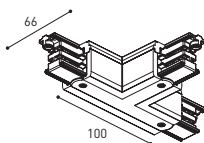

TRACK 3L Live-End Connector

A282-00-01- | B | N |

A282-00-02- | B | N |

TRACK 3L Central Connector

A282-00-03- | B | N |

TRACK 3L Ceiling Kit

A219-21-06- | B | N |

TRACK 3L Universal Angle

A282-00-15- | B | N |

TRACK 3L 90° Angle

A282-00-06- | B | N |

A282-00-07- | B | N |

TRACK 3L T Joint

A282-00-16- | B | N |

A282-00-17- | B | N |

TRACK 3L Mechanical Joint