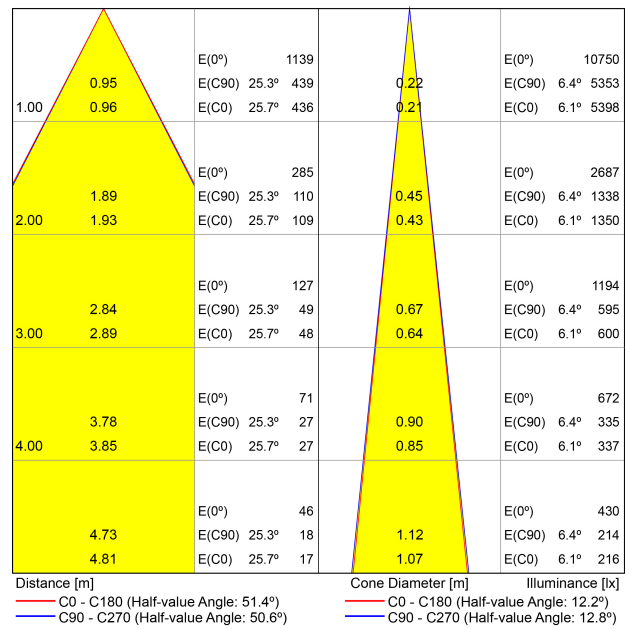

### LIGHTING FIXTURE | PHOTOMETRIC DATA

Lighting efficiency	26-40%
Light beam angle	12°-51°

### OTHER DATA

Sealing	IP20
Wireless control	Please Consult
Swivel angle	180°
Rotation angle	360°
Track type	Track 48V
Weight	583 g
Packaged weight	705 g
Packaging dimensions	225 x 191 x 84 mm
Units per package	1
Materials	Aluminium / Optical Glass

POLAR DIAGRAM

CONICAL DIAGRAM

Vivid Model Colour Temperature	2700K	3000K	3500K	4000K	Light Pink
📖 Reading			•	•	
🥬 Fruits & Vegetables		•	•		
🍩 Bakery	•				
👤 Retail		•	•		
💄 Cosmetics			•	•	
🥩 Meat					•
🐟 Fish				•	
🐠 Seafood				•	•