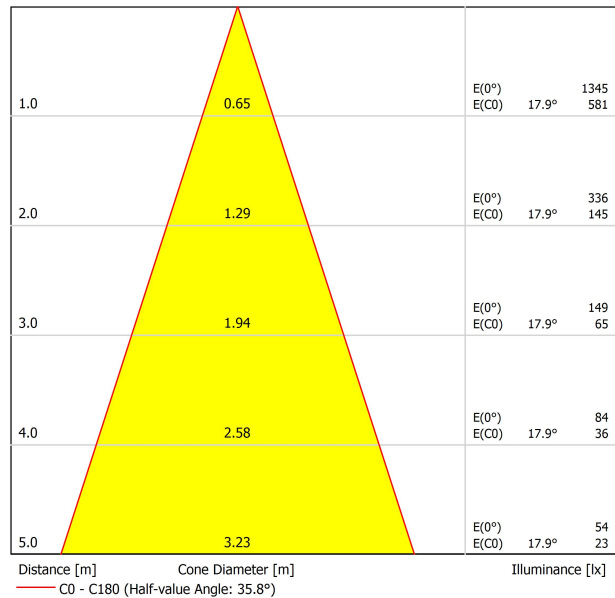

DIAGRAMMA DI ABBAGLIAMENTO POLARE

DIAGRAMMA CONICO

UGR

Glare Evaluation According to UGR											
ρ Ceiling	70	70	50	50	30	70	70	50	50	30	
ρ Walls	50	30	50	30	30	50	30	50	30	30	
ρ Floor	20	20	20	20	20	20	20	20	20	20	
Room Size X Y		Viewing direction at right angles to lamp axis					Viewing direction parallel to lamp axis				
2H	2H	18.4	19.2	18.6	19.4	19.6	18.4	19.2	18.6	19.4	19.6
	3H	20.3	21.0	20.6	21.3	21.5	20.3	21.0	20.6	21.3	21.5
	4H	21.1	21.8	21.4	22.1	22.4	21.1	21.8	21.4	22.1	22.4
	6H	21.9	22.5	22.2	22.8	23.1	21.9	22.5	22.2	22.8	23.1
	8H	22.2	22.8	22.5	23.1	23.4	22.2	22.8	22.5	23.1	23.4
4H	2H	19.0	19.7	19.3	20.0	20.2	19.0	19.7	19.3	20.0	20.2
	3H	21.2	21.8	21.5	22.1	22.4	21.2	21.8	21.5	22.1	22.4
	4H	22.1	22.7	22.5	23.0	23.4	22.1	22.7	22.5	23.0	23.4
	6H	23.0	23.5	23.5	23.9	24.2	23.0	23.5	23.5	23.9	24.2
	8H	23.5	23.9	23.9	24.2	24.6	23.5	23.9	23.9	24.2	24.6
8H	2H	23.8	24.2	24.3	24.6	25.0	23.8	24.2	24.3	24.6	25.0
	3H	22.5	22.9	23.0	23.3	23.7	22.5	22.9	23.0	23.3	23.7
	4H	23.6	23.9	24.1	24.4	24.8	23.6	23.9	24.1	24.4	24.8
	6H	24.2	24.4	24.6	24.9	25.3	24.2	24.4	24.6	24.9	25.3
	8H	24.7	24.9	25.2	25.4	25.9	24.7	24.9	25.2	25.4	25.9
12H	4H	22.6	22.9	23.0	23.3	23.8	22.6	22.9	23.0	23.3	23.8
	6H	23.7	24.0	24.2	24.5	24.9	23.7	24.0	24.2	24.5	24.9
	8H	24.3	24.6	24.8	25.0	25.5	24.3	24.6	24.8	25.0	25.5
Variation of the observer position for the luminaire distances S											
S = 1.0H	+0.3 / -0.1					+0.3 / -0.1					
S = 1.5H	+0.6 / -0.4					+0.6 / -0.4					
S = 2.0H	+1.0 / -0.6					+1.0 / -0.6					
Standard table	BK07					BK07					
Correction Summand	7.0					7.0					
Corrected Glare Indices referring to 820lm Total Luminous Flux											