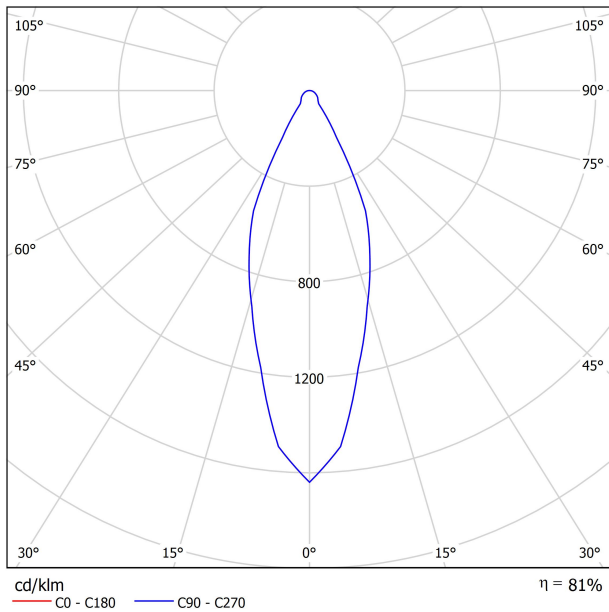

### APPARECCHIO | DATI FOTOMETRICI

Efficienza luminosa	81%
Angolo del fascio di luce	36°

DIAGRAMMA DI ABBAGLIAMENTO POLARE

DIAGRAMMA CONICO

UGR

Glare Evaluation According to UGR											
ρ Ceiling	70	70	50	50	30	70	70	50	50	30	
ρ Walls	50	30	50	30	30	50	30	50	30	30	
ρ Floor	20	20	20	20	20	20	20	20	20	20	
Room Size X Y		Viewing direction at right angles to lamp axis					Viewing direction parallel to lamp axis				
2H	2H	18.4	19.2	18.6	19.4	19.6	18.4	19.2	18.6	19.4	19.6
	3H	20.3	21.0	20.6	21.3	21.5	20.3	21.0	20.6	21.3	21.5
	4H	21.1	21.8	21.4	22.1	22.4	21.1	21.8	21.4	22.1	22.4
	6H	21.9	22.5	22.2	22.8	23.1	21.9	22.5	22.2	22.8	23.1
	8H	22.2	22.8	22.5	23.1	23.4	22.2	22.8	22.5	23.1	23.4
4H	2H	19.0	19.7	19.3	20.0	20.2	19.0	19.7	19.3	20.0	20.2
	3H	21.2	21.8	21.5	22.1	22.4	21.2	21.8	21.5	22.1	22.4
	4H	22.1	22.7	22.5	23.0	23.4	22.1	22.7	22.5	23.0	23.4
	6H	23.0	23.5	23.5	23.9	24.2	23.0	23.5	23.5	23.9	24.2
	8H	23.5	23.9	23.9	24.2	24.6	23.5	23.9	23.9	24.2	24.6
8H	2H	23.8	24.2	24.3	24.6	25.0	23.8	24.2	24.3	24.6	25.0
	3H	22.5	22.9	23.0	23.3	23.7	22.5	22.9	23.0	23.3	23.7
	4H	23.6	23.9	24.1	24.4	24.8	23.6	23.9	24.1	24.4	24.8
	6H	24.2	24.4	24.6	24.9	25.3	24.2	24.4	24.6	24.9	25.3
	8H	24.7	24.9	25.2	25.4	25.9	24.7	24.9	25.2	25.4	25.9
12H	4H	22.6	22.9	23.0	23.3	23.8	22.6	22.9	23.0	23.3	23.8
	6H	23.7	24.0	24.2	24.5	24.9	23.7	24.0	24.2	24.5	24.9
	8H	24.3	24.6	24.8	25.0	25.5	24.3	24.6	24.8	25.0	25.5
Variation of the observer position for the luminaire distances S											
S = 1.0H	+0.3 / -0.1					+0.3 / -0.1					
S = 1.5H	+0.6 / -0.4					+0.6 / -0.4					
S = 2.0H	+1.0 / -0.6					+1.0 / -0.6					
Standard table	BK07					BK07					
Correction Summand	7.0					7.0					
Corrected Glare Indices referring to 820lm Total Luminous Flux											