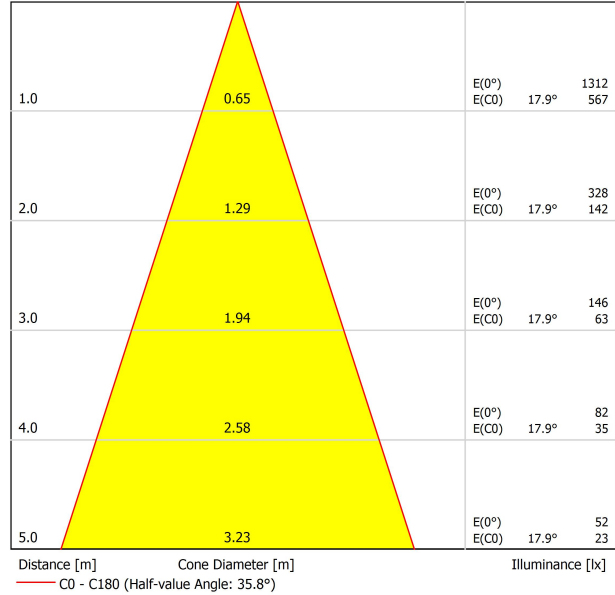

DIAGRAMME POLAIRE

DIAGRAMME CONIQUE

UGR

Glare Evaluation According to UGR											
ρ Ceiling		70	70	50	50	30	70	70	50	50	30
ρ Walls		50	30	50	30	30	50	30	50	30	30
ρ Floor		20	20	20	20	20	20	20	20	20	20
Room Size X Y		Viewing direction at right angles to lamp axis					Viewing direction parallel to lamp axis				
2H	2H	18.3	19.1	18.6	19.3	19.5	18.3	19.1	18.6	19.3	19.5
	3H	20.2	21.0	20.5	21.2	21.4	20.2	21.0	20.5	21.2	21.4
	4H	21.0	21.7	21.4	22.0	22.3	21.0	21.7	21.4	22.0	22.3
	6H	21.8	22.4	22.1	22.7	23.0	21.8	22.4	22.1	22.7	23.0
	8H	22.1	22.7	22.4	23.0	23.3	22.1	22.7	22.4	23.0	23.3
4H	12H	22.4	23.0	22.8	23.3	23.6	22.4	23.0	22.8	23.3	23.6
	2H	18.9	19.6	19.2	19.9	20.1	18.9	19.6	19.2	19.9	20.1
	3H	21.1	21.7	21.4	22.0	22.3	21.1	21.7	21.4	22.0	22.3
	4H	22.1	22.6	22.4	22.9	23.3	22.1	22.6	22.4	22.9	23.3
	6H	23.0	23.4	23.4	23.8	24.2	23.0	23.4	23.4	23.8	24.2
8H	8H	23.4	23.8	23.8	24.2	24.6	23.4	23.8	23.8	24.2	24.6
	12H	23.8	24.1	24.2	24.5	24.9	23.8	24.1	24.2	24.5	24.9
	4H	22.4	22.8	22.9	23.2	23.6	22.4	22.8	22.9	23.2	23.6
12H	6H	23.5	23.8	24.0	24.3	24.7	23.5	23.8	24.0	24.3	24.7
	8H	24.1	24.3	24.5	24.8	25.2	24.1	24.3	24.5	24.8	25.2
	12H	24.6	24.8	25.1	25.3	25.8	24.6	24.8	25.1	25.3	25.8
12H	4H	22.5	22.9	22.9	23.3	23.7	22.5	22.9	22.9	23.3	23.7
	6H	23.7	23.9	24.1	24.4	24.8	23.7	23.9	24.1	24.4	24.8
	8H	24.3	24.5	24.7	24.9	25.4	24.3	24.5	24.7	24.9	25.4
Variation of the observer position for the luminaire distances S											
S = 1.0H		+0.3 / -0.1					+0.3 / -0.1				
S = 1.5H		+0.6 / -0.4					+0.6 / -0.4				
S = 2.0H		+1.0 / -0.6					+1.0 / -0.6				
Standard table		BK07					BK07				
Correction Summand		7.0					7.0				
Corrected Glare Indices referring to 800lm Total Luminous Flux											