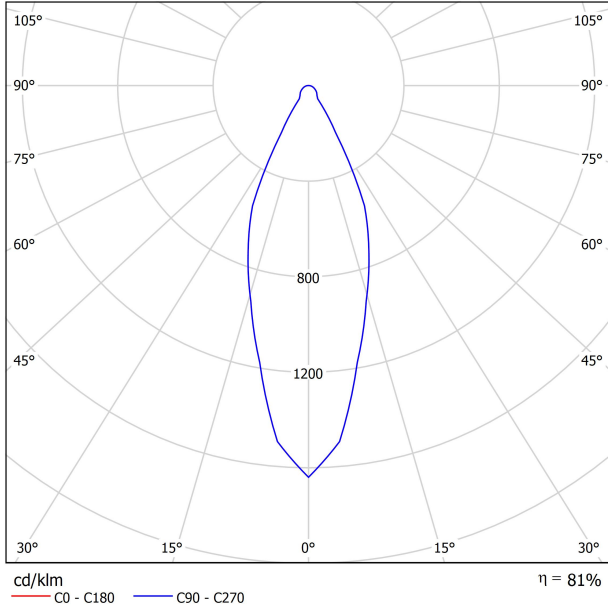

DIAGRAMME POLAIRE

DIAGRAMME CONIQUE

UGR

Glare Evaluation According to UGR											
ρ Ceiling		70	70	50	50	30	70	70	50	50	30
ρ Walls		50	30	50	30	30	50	30	50	30	30
ρ Floor		20	20	20	20	20	20	20	20	20	20
Room Size X Y		Viewing direction at right angles to lamp axis					Viewing direction parallel to lamp axis				
2H	2H	18.3	19.1	18.6	19.3	19.5	18.3	19.1	18.6	19.3	19.5
	3H	20.2	21.0	20.5	21.2	21.4	20.2	21.0	20.5	21.2	21.4
	4H	21.0	21.7	21.4	22.0	22.3	21.0	21.7	21.4	22.0	22.3
	6H	21.8	22.4	22.1	22.7	23.0	21.8	22.4	22.1	22.7	23.0
	8H	22.1	22.7	22.4	23.0	23.3	22.1	22.7	22.4	23.0	23.3
4H	12H	22.4	23.0	22.8	23.3	23.6	22.4	23.0	22.8	23.3	23.6
	2H	18.9	19.6	19.2	19.9	20.1	18.9	19.6	19.2	19.9	20.1
	3H	21.1	21.7	21.4	22.0	22.3	21.1	21.7	21.4	22.0	22.3
	4H	22.1	22.6	22.4	22.9	23.3	22.1	22.6	22.4	22.9	23.3
	6H	23.0	23.4	23.4	23.8	24.2	23.0	23.4	23.4	23.8	24.2
8H	8H	23.4	23.8	23.8	24.2	24.6	23.4	23.8	23.8	24.2	24.6
	12H	23.8	24.1	24.2	24.5	24.9	23.8	24.1	24.2	24.5	24.9
	4H	22.4	22.8	22.9	23.2	23.6	22.4	22.8	22.9	23.2	23.6
12H	6H	23.5	23.8	24.0	24.3	24.7	23.5	23.8	24.0	24.3	24.7
	8H	24.1	24.3	24.5	24.8	25.2	24.1	24.3	24.5	24.8	25.2
	12H	24.6	24.8	25.1	25.3	25.8	24.6	24.8	25.1	25.3	25.8
12H	4H	22.5	22.9	22.9	23.3	23.7	22.5	22.9	22.9	23.3	23.7
	6H	23.7	23.9	24.1	24.4	24.8	23.7	23.9	24.1	24.4	24.8
	8H	24.3	24.5	24.7	24.9	25.4	24.3	24.5	24.7	24.9	25.4
Variation of the observer position for the luminaire distances S											
S = 1.0H		+0.3 / -0.1					+0.3 / -0.1				
S = 1.5H		+0.6 / -0.4					+0.6 / -0.4				
S = 2.0H		+1.0 / -0.6					+1.0 / -0.6				
Standard table		BK07					BK07				
Correction Summand		7.0					7.0				
Corrected Glare Indices referring to 800lm Total Luminous Flux											