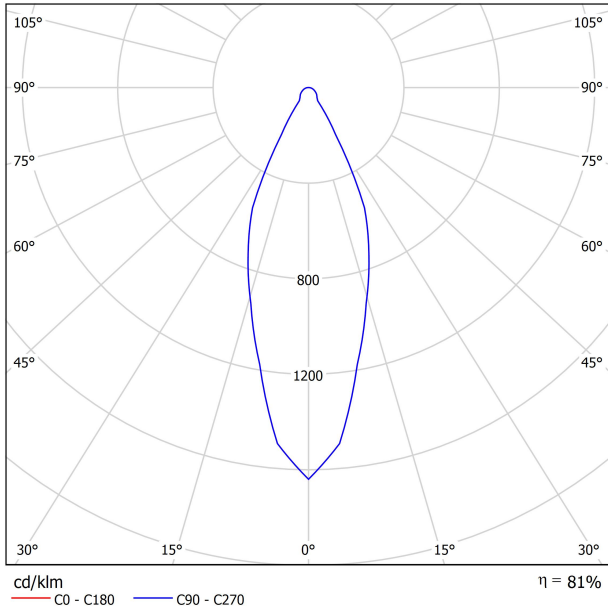

Type	LED
Gross luminous flux	770 lm
Colour temperature	2700 K
Chromatic stability	MacAdam Step 2
Colour Rendering Index	CRI > 97
Power	7 W
Current	200 mA
Efficacy	110 lm/W
LED lifespan	L90B10 > 55.000h

POLAR DIAGRAM

CONICAL DIAGRAM

UGR

Glare Evaluation According to UGR											
ρ Ceiling	70	70	50	50	30	70	70	50	50	30	
ρ Walls	50	30	50	30	30	50	30	50	30	30	
ρ Floor	20	20	20	20	20	20	20	20	20	20	
Room Size X Y		Viewing direction at right angles to lamp axis					Viewing direction parallel to lamp axis				
2H	2H	18.2	19.0	18.4	19.2	19.4	18.2	19.0	18.4	19.2	19.4
	3H	20.1	20.8	20.4	21.1	21.3	20.1	20.8	20.4	21.1	21.3
	4H	20.9	21.6	21.2	21.9	22.1	20.9	21.6	21.2	21.9	22.1
	6H	21.6	22.3	22.0	22.6	22.9	21.6	22.3	22.0	22.6	22.9
	8H	22.0	22.6	22.3	22.9	23.2	22.0	22.6	22.3	22.9	23.2
4H	2H	18.8	19.5	19.1	19.7	20.0	18.8	19.5	19.1	19.7	20.0
	3H	20.9	21.5	21.3	21.8	22.2	20.9	21.5	21.3	21.8	22.2
	4H	21.9	22.4	22.3	22.8	23.1	21.9	22.4	22.3	22.8	23.1
	6H	22.8	23.3	23.2	23.6	24.0	22.8	23.3	23.2	23.6	24.0
	8H	23.2	23.6	23.7	24.0	24.4	23.2	23.6	23.7	24.0	24.4
8H	4H	22.3	22.7	22.7	23.1	23.5	22.3	22.7	22.7	23.1	23.5
	6H	23.4	23.7	23.9	24.1	24.6	23.4	23.7	23.9	24.1	24.6
	8H	23.9	24.2	24.4	24.6	25.1	23.9	24.2	24.4	24.6	25.1
	12H	24.5	24.7	24.9	25.1	25.6	24.5	24.7	24.9	25.1	25.6
	12H	4H	22.4	22.7	22.8	23.1	23.6	22.4	22.7	22.8	23.1
6H		23.5	23.8	24.0	24.2	24.7	23.5	23.8	24.0	24.2	24.7
8H		24.1	24.3	24.6	24.8	25.3	24.1	24.3	24.6	24.8	25.3
Variation of the observer position for the luminaire distances S											
S = 1.0H	+0.3 / -0.1					+0.3 / -0.1					
S = 1.5H	+0.6 / -0.4					+0.6 / -0.4					
S = 2.0H	+1.0 / -0.6					+1.0 / -0.6					
Standard table	BK07					BK07					
Correction Summand	7.0					7.0					
Corrected Glare Indices referring to 770lm Total Luminous Flux											