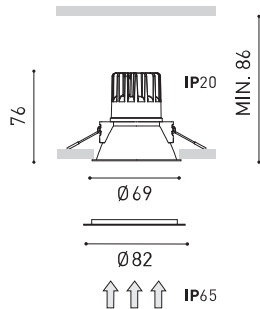

DIMENSIONS

ACCESSORIES

AWARDS

reddot design award
winner 2015

GERMAN
DESIGN
AWARD
NOMINEE
2016

Name	SWAP IP65 S SUPERCRI 7W DIM DALI/PUSH 2700K W
Reference	A3121230W65
Color	Matt white
RAL	Colour in the mass looks alike RAL 9010
Category	CEILING RECESSED

Type	LED
Gross luminous flux	770 lm
Colour temperature	2700 K
Chromatic stability	MacAdam Step 2
Colour Rendering Index	CRI > 97
Power	7 W
Current	200 mA
Efficacy	110 lm/W
LED lifespan	L90B10 > 55.000h

Lighting efficiency	81%
Light beam angle	36°

Driver	Included - Fast Connect
Power values of the system	7,95 W
Voltage	220V/240V
Frecuency	50/60 Hz
Dimming	DALI / Push - Other DIM, please consult
Electrical insulation class	☐

Sealing	IP65
Wireless control	Please Consult
Emergency power supply	Please Consult
Impact resistance	IK07
Recess measurements	Ø62 mm
Weight	200 g
Packaged weight	233,5 g
Packaging dimensions	147 x 132 x 134 mm
Units per package	1
Materials	Aluminium / Polycarbonate

PRODUCT

LIGHT SOURCE

LIGHTING FIXTURE | PHOTOMETRIC DATA

LIGHTING FIXTURE | ELECTRICAL DATA

OTHER DATA

Swap is a ceiling recessed LED spotlight whose main features are its minimalist aspect, its perfect integration into the ceiling, and considerable visual comfort, thanks to the small reflector that is set back with respect to the ceiling plane. When it is switched on, its matte finish shade generates an attractive effect, a discrete circle of light. It includes an add-on bezel that can be used optionally to cover larger recess diameters.