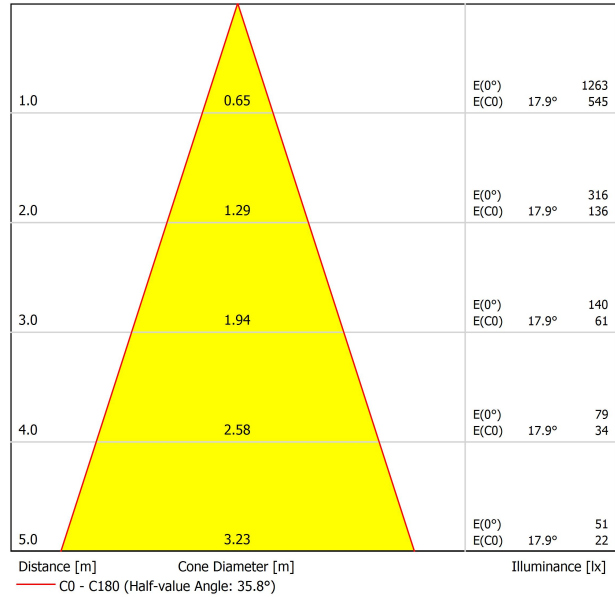

Type	LED
Gross luminous flux	770 lm
Colour temperature	2700 K
Chromatic stability	MacAdam Step 2
Colour Rendering Index	CRI > 97
Power	7 W
Current	200 mA
Efficacy	110 lm/W
LED lifespan	L90B10 > 55.000h

POLAR DIAGRAM

CONICAL DIAGRAM

UGR

Glare Evaluation According to UGR											
ρ Ceiling	70	70	50	50	30	70	70	50	50	30	
ρ Walls	50	30	50	30	30	50	30	50	30	30	
ρ Floor	20	20	20	20	20	20	20	20	20	20	
Room Size X Y		Viewing direction at right angles to lamp axis					Viewing direction parallel to lamp axis				
2H	2H	18.2	19.0	18.4	19.2	19.4	18.2	19.0	18.4	19.2	19.4
	3H	20.1	20.8	20.4	21.1	21.3	20.1	20.8	20.4	21.1	21.3
	4H	20.9	21.6	21.2	21.9	22.1	20.9	21.6	21.2	21.9	22.1
	6H	21.6	22.3	22.0	22.6	22.9	21.6	22.3	22.0	22.6	22.9
	8H	22.0	22.6	22.3	22.9	23.2	22.0	22.6	22.3	22.9	23.2
4H	2H	18.8	19.5	19.1	19.7	20.0	18.8	19.5	19.1	19.7	20.0
	3H	20.9	21.5	21.3	21.8	22.2	20.9	21.5	21.3	21.8	22.2
	4H	21.9	22.4	22.3	22.8	23.1	21.9	22.4	22.3	22.8	23.1
	6H	22.8	23.3	23.2	23.6	24.0	22.8	23.3	23.2	23.6	24.0
	8H	23.2	23.6	23.7	24.0	24.4	23.2	23.6	23.7	24.0	24.4
8H	4H	22.3	22.7	22.7	23.1	23.5	22.3	22.7	22.7	23.1	23.5
	6H	23.4	23.7	23.9	24.1	24.6	23.4	23.7	23.9	24.1	24.6
	8H	23.9	24.2	24.4	24.6	25.1	23.9	24.2	24.4	24.6	25.1
	12H	24.5	24.7	24.9	25.1	25.6	24.5	24.7	24.9	25.1	25.6
	12H	4H	22.4	22.7	22.8	23.1	23.6	22.4	22.7	22.8	23.1
6H		23.5	23.8	24.0	24.2	24.7	23.5	23.8	24.0	24.2	24.7
8H		24.1	24.3	24.6	24.8	25.3	24.1	24.3	24.6	24.8	25.3
Variation of the observer position for the luminaire distances S											
S = 1.0H	+0.3 / -0.1					+0.3 / -0.1					
S = 1.5H	+0.6 / -0.4					+0.6 / -0.4					
S = 2.0H	+1.0 / -0.6					+1.0 / -0.6					
Standard table	BK07					BK07					
Correction Summand	7.0					7.0					
Corrected Glare Indices referring to 770lm Total Luminous Flux											