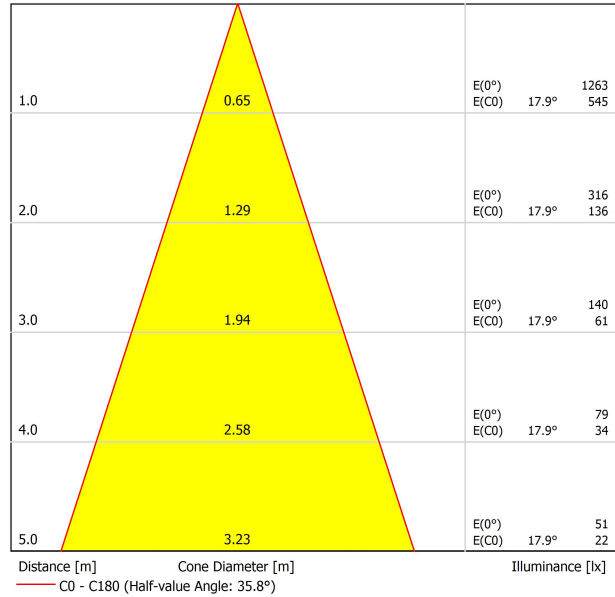

### PRODUCT

Type	LED
Gross luminous flux	770 lm
Colour temperature	2700 K
Chromatic stability	MacAdam Step 2
Colour Rendering Index	CRI > 97
Power	7 W
Current	200 mA
Efficacy	110 lm/W
LED lifespan	L90B10 > 55.000h

### LIGHT SOURCE

Lighting efficiency	81%
Light beam angle	36°

POLAR DIAGRAM

CONICAL DIAGRAM

UGR

Glare Evaluation According to UGR											
ρ Ceiling	70	70	50	50	30	70	70	50	50	30	
ρ Walls	50	30	50	30	30	50	30	50	30	30	
ρ Floor	20	20	20	20	20	20	20	20	20	20	
Room Size X Y		Viewing direction at right angles to lamp axis					Viewing direction parallel to lamp axis				
2H	2H	18.2	19.0	18.4	19.2	19.4	18.2	19.0	18.4	19.2	19.4
	3H	20.1	20.8	20.4	21.1	21.3	20.1	20.8	20.4	21.1	21.3
	4H	20.9	21.6	21.2	21.9	22.1	20.9	21.6	21.2	21.9	22.1
	6H	21.6	22.3	22.0	22.6	22.9	21.6	22.3	22.0	22.6	22.9
	8H	22.0	22.6	22.3	22.9	23.2	22.0	22.6	22.3	22.9	23.2
4H	2H	18.8	19.5	19.1	19.7	20.0	18.8	19.5	19.1	19.7	20.0
	3H	20.9	21.5	21.3	21.8	22.2	20.9	21.5	21.3	21.8	22.2
	4H	21.9	22.4	22.3	22.8	23.1	21.9	22.4	22.3	22.8	23.1
	6H	22.8	23.3	23.2	23.6	24.0	22.8	23.3	23.2	23.6	24.0
	8H	23.2	23.6	23.7	24.0	24.4	23.2	23.6	23.7	24.0	24.4
8H	4H	22.3	22.7	22.7	23.1	23.5	22.3	22.7	22.7	23.1	23.5
	6H	23.4	23.7	23.9	24.1	24.6	23.4	23.7	23.9	24.1	24.6
	8H	23.9	24.2	24.4	24.6	25.1	23.9	24.2	24.4	24.6	25.1
	12H	24.5	24.7	24.9	25.1	25.6	24.5	24.7	24.9	25.1	25.6
	12H	4H	22.4	22.7	22.8	23.1	23.6	22.4	22.7	22.8	23.1
6H		23.5	23.8	24.0	24.2	24.7	23.5	23.8	24.0	24.2	24.7
8H		24.1	24.3	24.6	24.8	25.3	24.1	24.3	24.6	24.8	25.3
Variation of the observer position for the luminaire distances S											
S = 1.0H	+0.3 / -0.1					+0.3 / -0.1					
S = 1.5H	+0.6 / -0.4					+0.6 / -0.4					
S = 2.0H	+1.0 / -0.6					+1.0 / -0.6					
Standard table	BK07					BK07					
Correction Summand	7.0					7.0					
Corrected Glare Indices referring to 770lm Total Luminous Flux											