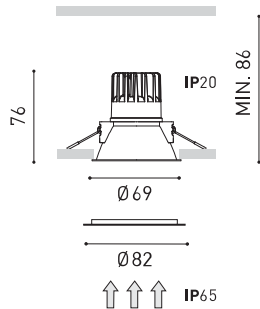

### DIMENSIONS

### LIGHTING FIXTURE | ELECTRICAL DATA

Sealing	IP65
Wireless control	Please Consult
Emergency power supply	Please Consult
Impact resistance	IK07
Recess measurements	Ø62 mm
Weight	200 g
Packaged weight	233,5 g
Packaging dimensions	94 x 88 x 93 mm
Units per package	1
Materials	Aluminium / Polycarbonate

POLAR DIAGRAM

CONICAL DIAGRAM

UGR

Glare Evaluation According to UGR											
ρ Ceiling	70	70	50	50	30	70	70	50	50	30	
ρ Walls	50	30	50	30	30	50	30	50	30	30	
ρ Floor	20	20	20	20	20	20	20	20	20	20	
Room Size X Y		Viewing direction at right angles to lamp axis					Viewing direction parallel to lamp axis				
2H	2H	18.2	19.0	18.4	19.2	19.4	18.2	19.0	18.4	19.2	19.4
	3H	20.1	20.8	20.4	21.1	21.3	20.1	20.8	20.4	21.1	21.3
	4H	20.9	21.6	21.2	21.9	22.1	20.9	21.6	21.2	21.9	22.1
	6H	21.6	22.3	22.0	22.6	22.9	21.6	22.3	22.0	22.6	22.9
	8H	22.0	22.6	22.3	22.9	23.2	22.0	22.6	22.3	22.9	23.2
4H	2H	18.8	19.5	19.1	19.7	20.0	18.8	19.5	19.1	19.7	20.0
	3H	20.9	21.5	21.3	21.8	22.2	20.9	21.5	21.3	21.8	22.2
	4H	21.9	22.4	22.3	22.8	23.1	21.9	22.4	22.3	22.8	23.1
	6H	22.8	23.3	23.2	23.6	24.0	22.8	23.3	23.2	23.6	24.0
	8H	23.2	23.6	23.7	24.0	24.4	23.2	23.6	23.7	24.0	24.4
8H	4H	22.3	22.7	22.7	23.1	23.5	22.3	22.7	22.7	23.1	23.5
	6H	23.4	23.7	23.9	24.1	24.6	23.4	23.7	23.9	24.1	24.6
	8H	23.9	24.2	24.4	24.6	25.1	23.9	24.2	24.4	24.6	25.1
	12H	24.5	24.7	24.9	25.1	25.6	24.5	24.7	24.9	25.1	25.6
	12H	4H	22.4	22.7	22.8	23.1	23.6	22.4	22.7	22.8	23.1
6H		23.5	23.8	24.0	24.2	24.7	23.5	23.8	24.0	24.2	24.7
8H		24.1	24.3	24.6	24.8	25.3	24.1	24.3	24.6	24.8	25.3
Variation of the observer position for the luminaire distances S											
S = 1.0H	+0.3 / -0.1					+0.3 / -0.1					
S = 1.5H	+0.6 / -0.4					+0.6 / -0.4					
S = 2.0H	+1.0 / -0.6					+1.0 / -0.6					
Standard table	BK07					BK07					
Correction Summand	7.0					7.0					
Corrected Glare Indices referring to 770lm Total Luminous Flux											