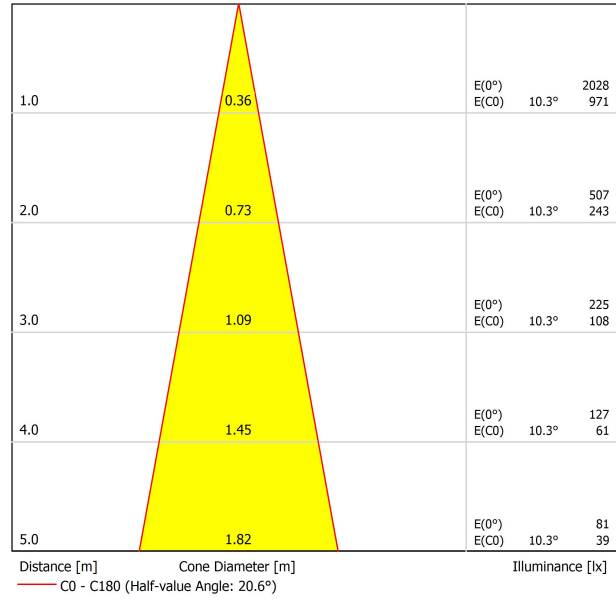

| | |
|-----------|-------------------------|
| Name | IO SURFACE 20° 3000K NT |
| Reference | A2630011NT |
| Color | Textured black |
| RAL | 9005 |
| Category | SURFACE |

LIGHT SOURCE

| | |
|------------------------|------------------|
| Type | LED |
| Gross luminous flux | 505 lm |
| Colour temperature | 3000 K |
| Chromatic stability | MacAdam Step 2 |
| Colour Rendering Index | CRI > 90 |
| Power | 4,5 W |
| Current | 500 mA |
| Efficacy | 112 lm/W |
| LED lifespan | L90B10 > 55.000h |

LIGHTING FIXTURE | PHOTOMETRIC DATA

| | |
|---------------------|-----|
| Lighting efficiency | 92% |
| Light beam angle | 20° |

LIGHTING FIXTURE | ELECTRICAL DATA

| | |
|-----------------------------|----------------------|
| Driver | Included - Connected |
| Power values of the system | 6,34 W |
| Voltage | 220V/240V |
| Frecuency | 50/60 Hz |
| Dimming | No Dim |
| Electrical insulation class | ⊕ |

OTHER DATA

| | |
|----------------------|---------------------------|
| Sealing | IP20 |
| Swivel angle | 325° |
| Rotation angle | 355° |
| Weight | 170 g |
| Packaged weight | 215,2 g |
| Packaging dimensions | 116 x 105,5 x 56 mm |
| Units per package | 1 |
| Materials | Aluminium / Polycarbonate |

POLAR DIAGRAM

CONICAL DIAGRAM

| Vivid Model Colour Temperature | 2700K | 3000K | 3500K | 4000K | Light Pink |
|-----------------------------------|-------|-------|-------|-------|------------|
| 📖 Reading | | | • | • | |
| 🥬 Fruits & Vegetables | | • | • | | |
| 🍞 Bakery | • | | | | |
| 👤 Retail | | • | • | | |
| 💄 Cosmetics | | | • | • | |
| 🥩 Meat | | | | | • |
| 🐟 Fish | | | | • | |
| 🐠 Seafood | | | | • | • |