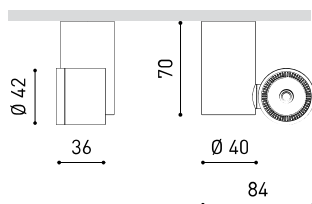

ACCESSORIES

AWARDS

Silver Delta
ADI Awards
2016

DESIGN
AWARD
2017

PREMIO
ADCV 2017
ORO

GOOD
DESIGN

PRODUCT

Name	IO SURFACE 20° 3000K NT
Reference	A2630011NT
Color	Textured black
RAL	9005
Category	SURFACE

LIGHT SOURCE

Type	LED
Gross luminous flux	505 lm
Colour temperature	3000 K
Chromatic stability	MacAdam Step 2
Colour Rendering Index	CRI > 90
Power	4,5 W
Current	500 mA
Efficacy	112 lm/W
LED lifespan	L90B10 > 55.000h

LIGHTING FIXTURE | PHOTOMETRIC DATA

Lighting efficiency	92%
Light beam angle	20°

LIGHTING FIXTURE | ELECTRICAL DATA

Driver	Included - Connected
Power values of the system	6,34 W
Voltage	220V/240V
Frecuency	50/60 Hz
Dimming	No Dim
Electrical insulation class	⊕

OTHER DATA

Sealing	IP20
Swivel angle	325°
Rotation angle	355°
Weight	170 g
Packaged weight	215,2 g
Packaging dimensions	116 x 105,5 x 56 mm
Units per package	1
Materials	Aluminium / Polycarbonate

"Io" is a LED spotlight miniaturised in a fixture that is so small that it fits on the palm of your hand. Designed for accent lighting applications, its small dimensions mean it can be fitted in display cabinets, shop windows and small places without generating an invasive presence on the scene.