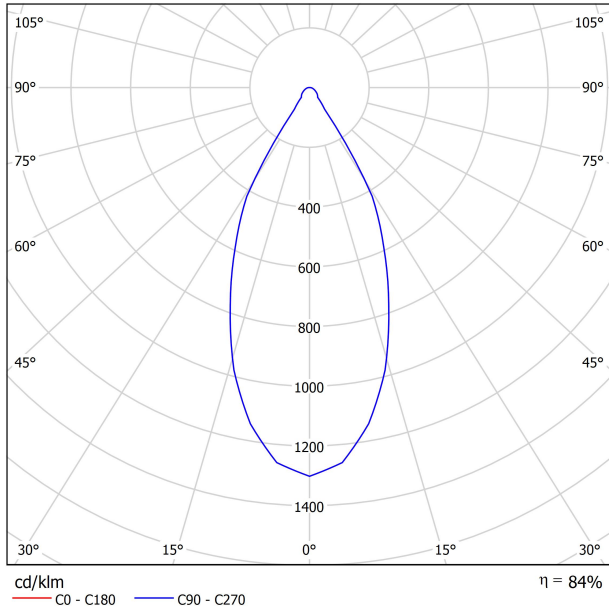

POLAR DIAGRAM