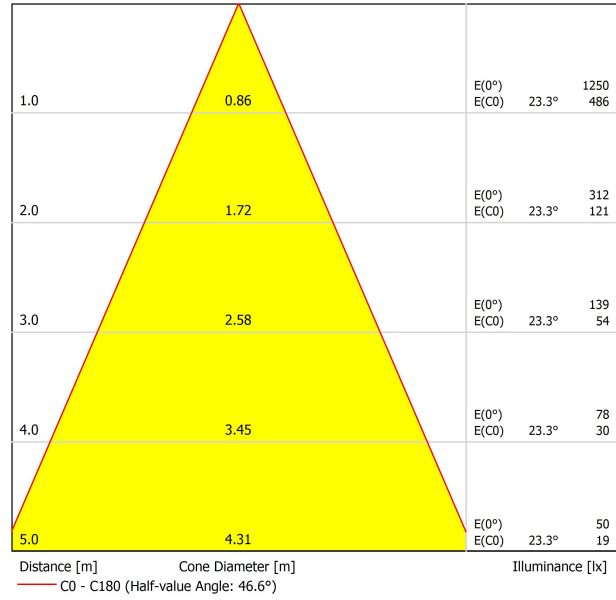

CONICAL DIAGRAM