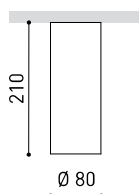

## DIMENSIONS

Name	SCOPE 21 SURFACE 7W 4000K WG
Reference	A2601002WG
Color	White-Gold - Other colours, please consult
RAL	9016 & 1036
Category	SURFACE

Type	LED
Gross luminous flux	960 lm
Colour temperature	4000 K
Chromatic stability	MacAdam Step 2
Colour Rendering Index	CRI>90
Power	7 W
Current	200 mA
Efficacy	137 lm/W
LED lifespan	L90B10 >55.000h

Lighting efficiency	84%
Light beam angle	47°

Driver	Included - Fast Connect
Power values of the system	8,75 W
Voltage	220V/240V
Frecuency	50/60 Hz
Dimming	No Dim
Electrical insulation class	□

Sealing	IP20
Weight	750 g
Packaged weight	876 g
Packaging dimensions	336 x 114 x 104 mm
Units per package	1
Materials	Aluminium / Polycarbonate

## PRODUCT

Name	SCOPE 21 SURFACE 7W 4000K WG
Reference	A2601002WG
Color	White-Gold - Other colours, please consult
RAL	9016 & 1036
Category	SURFACE

## OTHER DATA

Sealing	IP20
Weight	750 g
Packaged weight	876 g
Packaging dimensions	336 x 114 x 104 mm
Units per package	1
Materials	Aluminium / Polycarbonate

Scope is a LED luminaire for suspended or surface applications. Formally designed as a vertical cylinder, it stands out for the purity and simplicity of its lines. Its sunken LED light source, its small-sized reflector and its interior matt shade -in different colours- offer great visual comfort and an elegant decorative effect.