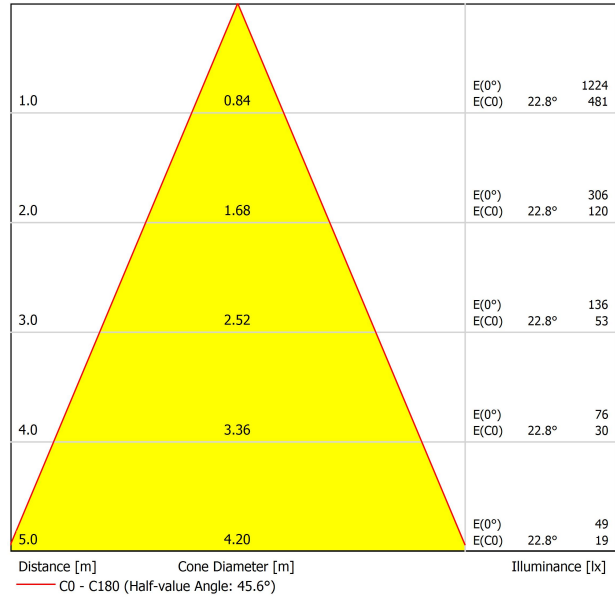

POLAR DIAGRAM

CONICAL DIAGRAM

UGR

Glare Evaluation According to UGR											
ρ Ceiling	70	70	50	50	30	70	70	50	50	30	
ρ Walls	50	30	50	30	30	50	30	50	30	30	
ρ Floor	20	20	20	20	20	20	20	20	20	20	
Room Size X Y		Viewing direction at right angles to lamp axis					Viewing direction parallel to lamp axis				
2H	2H	16.1	16.8	16.3	17.0	17.2	16.1	16.8	16.3	17.0	17.2
	3H	17.9	18.6	18.2	18.8	19.1	17.9	18.6	18.2	18.8	19.1
	4H	18.7	19.3	19.0	19.6	19.9	18.7	19.3	19.0	19.6	19.9
	6H	19.4	20.0	19.7	20.3	20.6	19.4	20.0	19.7	20.3	20.6
	8H	19.7	20.3	20.1	20.6	20.9	19.7	20.3	20.1	20.6	20.9
4H	12H	20.0	20.6	20.4	20.9	21.2	20.0	20.6	20.4	20.9	21.2
	2H	16.6	17.3	16.9	17.6	17.8	16.6	17.3	16.9	17.6	17.8
	3H	18.7	19.3	19.0	19.6	19.9	18.7	19.3	19.0	19.6	19.9
	4H	19.7	20.2	20.0	20.5	20.8	19.7	20.2	20.0	20.5	20.8
	6H	20.6	21.0	21.0	21.3	21.7	20.6	21.0	21.0	21.3	21.7
8H	8H	21.0	21.3	21.4	21.7	22.1	21.0	21.3	21.4	21.7	22.1
	12H	21.4	21.7	21.8	22.1	22.5	21.4	21.7	21.8	22.1	22.5
	4H	20.0	20.4	20.5	20.8	21.2	20.0	20.4	20.5	20.8	21.2
12H	6H	21.1	21.4	21.6	21.8	22.3	21.1	21.4	21.6	21.8	22.3
	8H	21.7	21.9	22.1	22.4	22.8	21.7	21.9	22.1	22.4	22.8
	12H	22.2	22.4	22.7	22.9	23.4	22.2	22.4	22.7	22.9	23.4
12H	4H	20.1	20.4	20.5	20.8	21.2	20.1	20.4	20.5	20.8	21.2
	6H	21.2	21.5	21.7	21.9	22.4	21.2	21.5	21.7	21.9	22.4
	8H	21.9	22.1	22.4	22.5	23.0	21.9	22.1	22.4	22.5	23.0
Variation of the observer position for the luminaire distances S											
S = 1.0H	+1.1 / -0.3					+1.1 / -0.3					
S = 1.5H	+2.2 / -0.5					+2.2 / -0.5					
S = 2.0H	+3.5 / -0.8					+3.5 / -0.8					
Standard table	BK06					BK06					
Correction Summand	3.9					3.9					
Corrected Glare Indices referring to 960lm Total Luminous Flux											