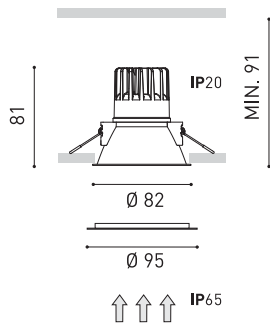

DIMENSIONS

ACCESSORIES

AWARDS

Name	SWAP IP65 M 7W 4000K W
Reference	A2122212W65
Color	Matt white
RAL	Colour in the mass looks alike RAL 9010
Category	CEILING RECESSED

PRODUCT

Type	LED
Gross luminous flux	960 lm
Colour temperature	4000 K
Chromatic stability	MacAdam Step 2
Colour Rendering Index	CRI >90
Power	7 W
Current	200 mA
Efficacy	137 lm/W
LED lifespan	L90B10 >55.000h

LIGHT SOURCE

Lighting efficiency	81%
Light beam angle	46°

LIGHTING FIXTURE | PHOTOMETRIC DATA

Driver	Included - Fast Connect
Power values of the system	8,75 W
Voltage	220V/240V
Frecuency	50/60 Hz
Dimming	No Dim - Other DIM, please consult
Electrical insulation class	☐

LIGHTING FIXTURE | ELECTRICAL DATA

Sealing	IP65
Wireless control	Please Consult
Emergency power supply	Please Consult
Impact resistance	IK07
Recess measurements	Ø75 mm
Weight	215 g
Packaged weight	255 g
Packaging dimensions	100 x 102 x 97 mm
Units per package	1
Materials	Aluminium / Polycarbonate

OTHER DATA

Swap is a ceiling recessed LED spotlight whose main features are its minimalist aspect, its perfect integration into the ceiling, and considerable visual comfort, thanks to the small reflector that is set back with respect to the ceiling plane. When it is switched on, its matte finish shade generates an attractive effect, a discrete circle of light. It includes an add-on bezel that can be used optionally to cover larger recess diameters.