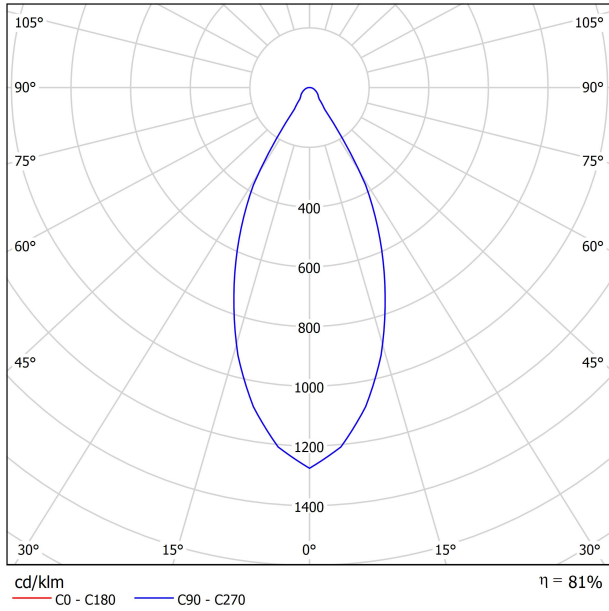

LIGHTING FIXTURE | ELECTRICAL DATA

Sealing	IP65
Wireless control	Please Consult
Emergency power supply	Please Consult
Impact resistance	IK07
Recess measurements	Ø75 mm
Weight	215 g
Packaged weight	255 g
Packaging dimensions	100 x 102 x 97 mm
Units per package	1
Materials	Aluminium / Polycarbonate

POLAR DIAGRAM

CONICAL DIAGRAM

UGR

Glare Evaluation According to UGR											
ρ Ceiling	70	70	50	50	30	70	70	50	50	30	
ρ Walls	50	30	50	30	30	50	30	50	30	30	
ρ Floor	20	20	20	20	20	20	20	20	20	20	
Room Size X Y		Viewing direction at right angles to lamp axis					Viewing direction parallel to lamp axis				
2H	2H	16.1	16.8	16.3	17.0	17.2	16.1	16.8	16.3	17.0	17.2
	3H	17.9	18.6	18.2	18.8	19.1	17.9	18.6	18.2	18.8	19.1
	4H	18.7	19.3	19.0	19.6	19.9	18.7	19.3	19.0	19.6	19.9
	6H	19.4	20.0	19.7	20.3	20.6	19.4	20.0	19.7	20.3	20.6
	8H	19.7	20.3	20.1	20.6	20.9	19.7	20.3	20.1	20.6	20.9
4H	12H	20.0	20.6	20.4	20.9	21.2	20.0	20.6	20.4	20.9	21.2
	2H	16.6	17.3	16.9	17.6	17.8	16.6	17.3	16.9	17.6	17.8
	3H	18.7	19.3	19.0	19.6	19.9	18.7	19.3	19.0	19.6	19.9
	4H	19.7	20.2	20.0	20.5	20.8	19.7	20.2	20.0	20.5	20.8
	6H	20.6	21.0	21.0	21.3	21.7	20.6	21.0	21.0	21.3	21.7
8H	8H	21.0	21.3	21.4	21.7	22.1	21.0	21.3	21.4	21.7	22.1
	12H	21.4	21.7	21.8	22.1	22.5	21.4	21.7	21.8	22.1	22.5
	4H	20.0	20.4	20.5	20.8	21.2	20.0	20.4	20.5	20.8	21.2
12H	6H	21.1	21.4	21.6	21.8	22.3	21.1	21.4	21.6	21.8	22.3
	8H	21.7	21.9	22.1	22.4	22.8	21.7	21.9	22.1	22.4	22.8
	12H	22.2	22.4	22.7	22.9	23.4	22.2	22.4	22.7	22.9	23.4
12H	4H	20.1	20.4	20.5	20.8	21.2	20.1	20.4	20.5	20.8	21.2
	6H	21.2	21.5	21.7	21.9	22.4	21.2	21.5	21.7	21.9	22.4
	8H	21.9	22.1	22.4	22.5	23.0	21.9	22.1	22.4	22.5	23.0
Variation of the observer position for the luminaire distances S											
S = 1.0H	+1.1 / -0.3					+1.1 / -0.3					
S = 1.5H	+2.2 / -0.5					+2.2 / -0.5					
S = 2.0H	+3.5 / -0.8					+3.5 / -0.8					
Standard table	BK06					BK06					
Correction Summand	3.9					3.9					
Corrected Glare Indices referring to 960lm Total Luminous Flux											