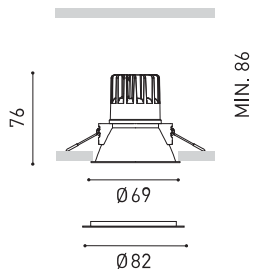

DIMENSIONES

ACCESORIOS

PREMIOS

Nombre	SWAP S 7W 2700K Z
Referencia	A2121210Z
Color	Aluminio
RAL	9006
Categoría	CEILING RECESSED

PRODUCTO

SWAP S 7W 2700K Z

A2121210Z

Aluminio

9006

CEILING RECESSED

FUENTE DE LUZ

LED

910 lm

2700 K

MacAdam Step 2

CRI > 90

7 W

200 mA

130 lm/W

L90B10 > 55.000h

LUMINARIA | DATOS FOTOMÉTRICOS

78%

33°

LUMINARIA | DATOS ELÉCTRICOS

Incluido - Conexión rápida

8,75 W

220V/240V

50/60 Hz

No Dim - Otros DIM, consultar

Clase de seguridad eléctrica

OTROS DATOS

IP20

Consultar

Consultar

IK07

Ø62 mm

200 g

233,5 g

94 x 88 x 93 mm

1

Aluminio / Policarbonato

Swap es un spot LED empotrable que destaca por el minimalismo de su estética, su perfecta integración en el techo y un notable confort visual, gracias a su pequeño reflector ubicado en posición retranqueada respecto al plano del techo. Al encenderse, su pantalla en acabado mate genera un atractivo efecto, un discreto círculo de luz. Incluye un bisel extra, de uso opcional, para cubrir diámetros de empotramiento mayores.