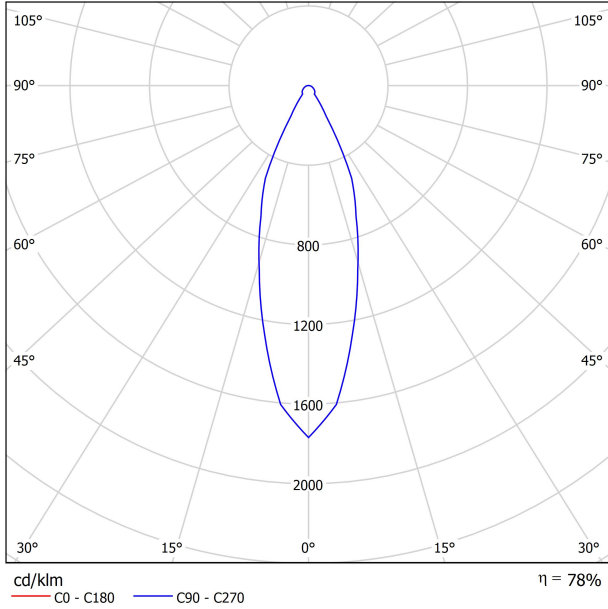

DIAGRAMA POLAR

DIAGRAMA CÓNICO

UGR

Glare Evaluation According to UGR											
ρ Ceiling	70	70	50	50	30	70	70	50	50	30	
ρ Walls	50	30	50	30	30	50	30	50	30	30	
ρ Floor	20	20	20	20	20	20	20	20	20	20	
Room Size X Y		Viewing direction at right angles to lamp axis					Viewing direction parallel to lamp axis				
2H	2H	18.2	19.0	18.5	19.2	19.4	18.2	19.0	18.5	19.2	19.4
	3H	20.1	20.9	20.4	21.1	21.3	20.1	20.9	20.4	21.1	21.3
	4H	20.9	21.6	21.3	21.9	22.2	20.9	21.6	21.3	21.9	22.2
	6H	21.7	22.3	22.0	22.6	22.9	21.7	22.3	22.0	22.6	22.9
	8H	22.0	22.6	22.3	22.9	23.2	22.0	22.6	22.3	22.9	23.2
	12H	22.3	22.9	22.7	23.2	23.5	22.3	22.9	22.7	23.2	23.5
4H	2H	18.8	19.5	19.2	19.8	20.1	18.8	19.5	19.2	19.8	20.1
	3H	21.0	21.6	21.3	21.9	22.2	21.0	21.6	21.3	21.9	22.2
	4H	22.0	22.5	22.3	22.8	23.2	22.0	22.5	22.3	22.8	23.2
	6H	22.9	23.3	23.3	23.7	24.1	22.9	23.3	23.3	23.7	24.1
	8H	23.3	23.7	23.7	24.1	24.5	23.3	23.7	23.7	24.1	24.5
	12H	23.7	24.0	24.1	24.4	24.8	23.7	24.0	24.1	24.4	24.8
8H	4H	22.4	22.7	22.8	23.1	23.5	22.4	22.7	22.8	23.1	23.5
	6H	23.4	23.7	23.9	24.2	24.6	23.4	23.7	23.9	24.2	24.6
	8H	24.0	24.2	24.4	24.7	25.2	24.0	24.2	24.4	24.7	25.2
	12H	24.5	24.7	25.0	25.2	25.7	24.5	24.7	25.0	25.2	25.7
12H	4H	22.4	22.8	22.8	23.2	23.6	22.4	22.8	22.8	23.2	23.6
	6H	23.6	23.8	24.0	24.3	24.7	23.6	23.8	24.0	24.3	24.7
	8H	24.2	24.4	24.6	24.8	25.3	24.2	24.4	24.6	24.8	25.3
Variation of the observer position for the luminaire distances S											
S = 1.0H	+0.2 / -0.1					+0.2 / -0.1					
S = 1.5H	+0.4 / -0.3					+0.4 / -0.3					
S = 2.0H	+0.6 / -0.6					+0.6 / -0.6					
Standard table	BK07					BK07					
Correction Summand	6.3					6.3					
Corrected Glare Indices referring to 910lm Total Luminous Flux											